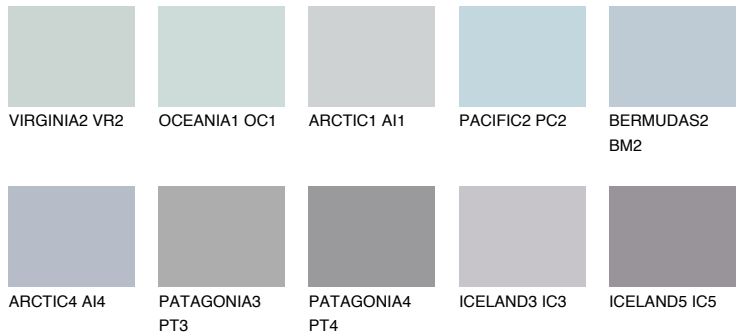

HAWAII1 HW1

65% **TSR** 67%

Matching colours

COLOURS

INTENSE

For more information on plasters and paints, go to www.ceresit.en

*The presented colours refer to plasters and paints offered by Ceresit. Due to the use of digital techniques, the presented colours might not represent the original ones, thus they cannot be considered as a reliable colour presentation. We recommend checking the authentic colour samples.