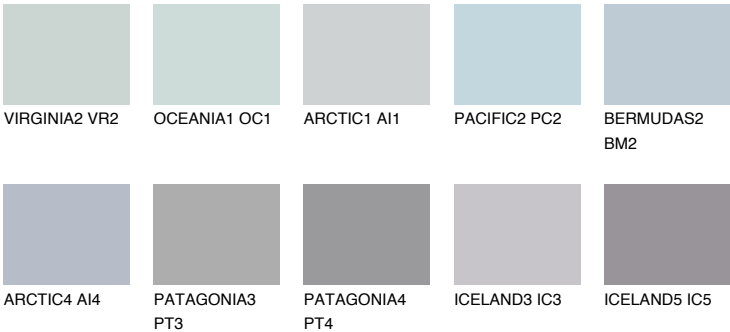

## HAWAII1 HW1

65% TSR 67%

### Matching colours

#### COLOURS

#### INTENSE

For more information on plasters and paints, go to [www.ceresit.en](http://www.ceresit.en)

\*The presented colours refer to plasters and paints offered by Ceresit. Due to the use of digital techniques, the presented colours might not represent the original ones, thus they cannot be considered as a reliable colour presentation. We recommend checking the authentic colour samples.