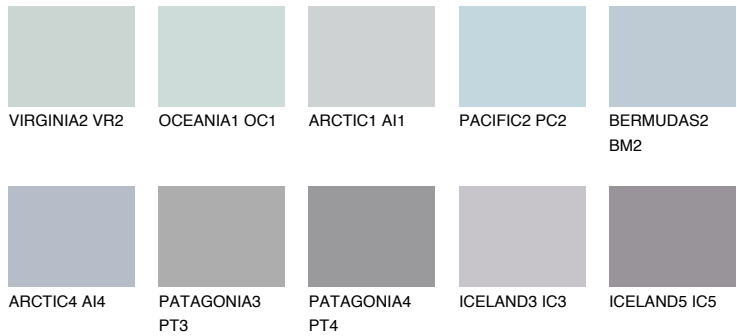

# COLOUR DETAILS

## HAWAII1 HW1

65% TSR 67%

### Matching colours

#### COLOURS