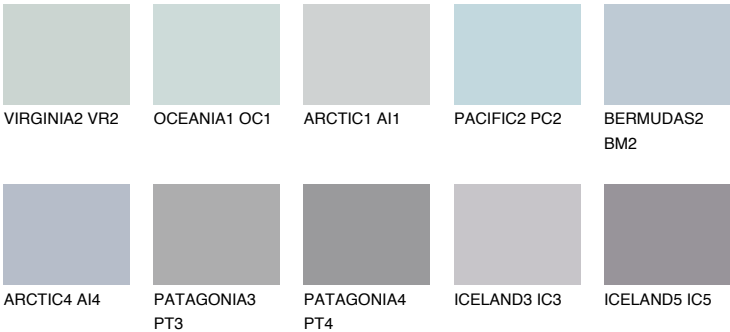

## HAWAII1 HW1

65% **TSR** 67%

### Matching colours

#### COLOURS

#### INTENSE

For more information on plasters and paints, go to [www.ceresit.en](http://www.ceresit.en)

\*The presented colours refer to plasters and paints offered by Ceresit. Due to the use of digital techniques, the presented colours might not represent the original ones, thus they cannot be considered as a reliable colour presentation. We recommend checking the authentic colour samples.