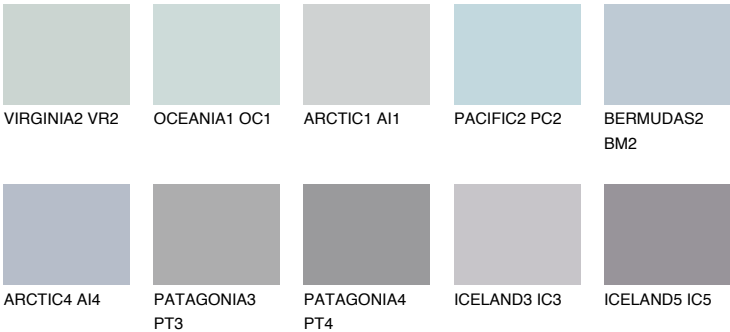

HAWAII1 HW1

65% **TSR** 67%

Matching colours

COLOURS

INTENSE

For more information on plasters and paints, go to www.ceresit.en

*The presented colours refer to plasters and paints offered by Ceresit. Due to the use of digital techniques, the presented colours might not represent the original ones, thus they cannot be considered as a reliable colour presentation. We recommend checking the authentic colour samples.