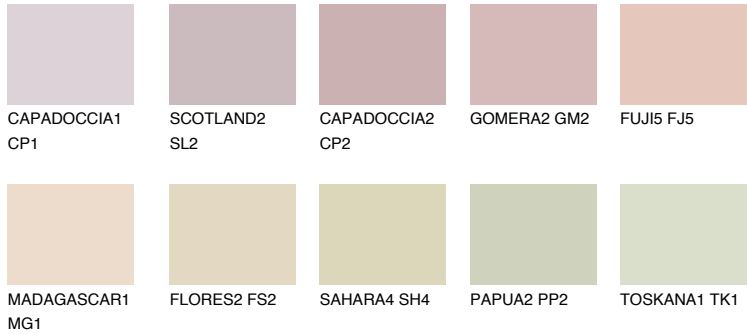

COLOUR DETAILS

FUJI3 FJ3

65% TSR 67%

Matching colours

COLOURS

INTENSE

For more information on plasters and paints, go to www.ceresit.en

*The presented colours refer to plasters and paints offered by Ceresit. Due to the use of digital techniques, the presented colours might not represent the original ones, thus they cannot be considered as a reliable colour presentation. We recommend checking the authentic colour samples.