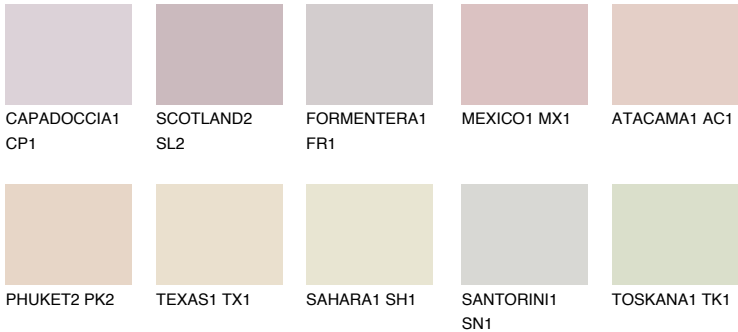

FUJI2 FJ2

70% **TSR** 70%

Matching colours

COLOURS

INTENSE

For more information on plasters and paints, go to www.ceresit.en

*The presented colours refer to plasters and paints offered by Ceresit. Due to the use of digital techniques, the presented colours might not represent the original ones, thus they cannot be considered as a reliable colour presentation. We recommend checking the authentic colour samples.