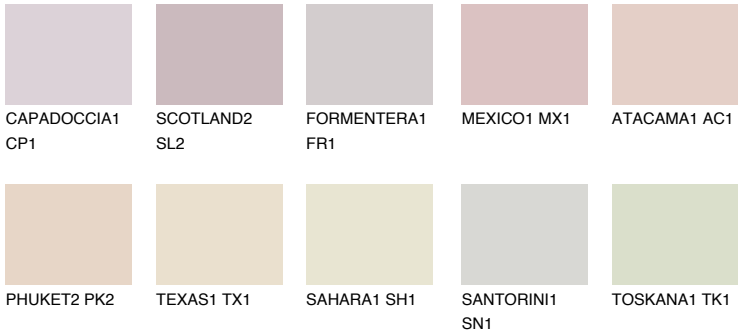

FUJI2 FJ2

70% **TSR** 70%

Matching colours

COLOURS

INTENSE

For more information on plasters and paints, go to www.ceresit.en

*The presented colours refer to plasters and paints offered by Ceresit. Due to the use of digital techniques, the presented colours might not represent the original ones, thus they cannot be considered as a reliable colour presentation. We recommend checking the authentic colour samples.