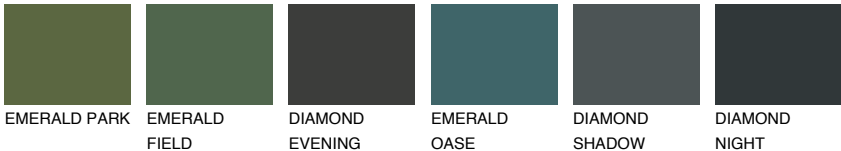

FUJI1 FJ1

77% TSR 69%

Matching colours

COLOURS

INTENSE

For more information on plasters and paints, go to www.ceresit.en

*The presented colours refer to plasters and paints offered by Ceresit. Due to the use of digital techniques, the presented colours might not represent the original ones, thus they cannot be considered as a reliable colour presentation. We recommend checking the authentic colour samples.