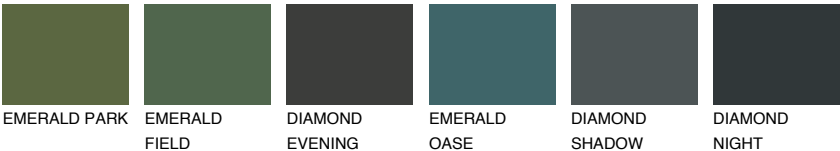

FUJI1 FJ1

77% TSR 69%

Matching colours

COLOURS

INTENSE

For more information on plasters and paints, go to www.ceresit.en

*The presented colours refer to plasters and paints offered by Ceresit. Due to the use of digital techniques, the presented colours might not represent the original ones, thus they cannot be considered as a reliable colour presentation. We recommend checking the authentic colour samples.