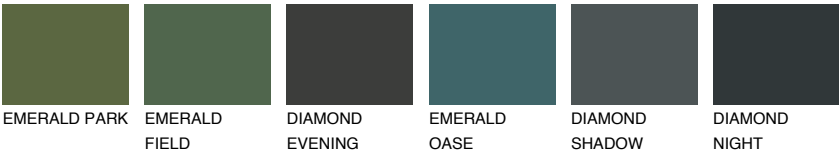

FUJI1 FJ1

77% TSR 69%

Matching colours

COLOURS

INTENSE

For more information on plasters and paints, go to www.ceresit.en

*The presented colours refer to plasters and paints offered by Ceresit. Due to the use of digital techniques, the presented colours might not represent the original ones, thus they cannot be considered as a reliable colour presentation. We recommend checking the authentic colour samples.