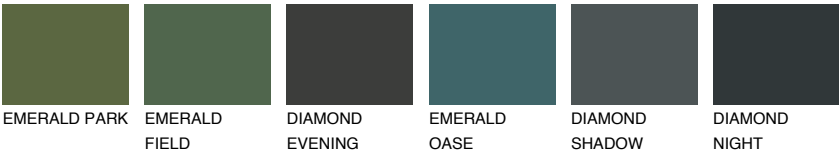

FUJI1 FJ1

77% **TSR** 69%

Matching colours

COLOURS

INTENSE

For more information on plasters and paints, go to www.ceresit.en

*The presented colours refer to plasters and paints offered by Ceresit. Due to the use of digital techniques, the presented colours might not represent the original ones, thus they cannot be considered as a reliable colour presentation. We recommend checking the authentic colour samples.