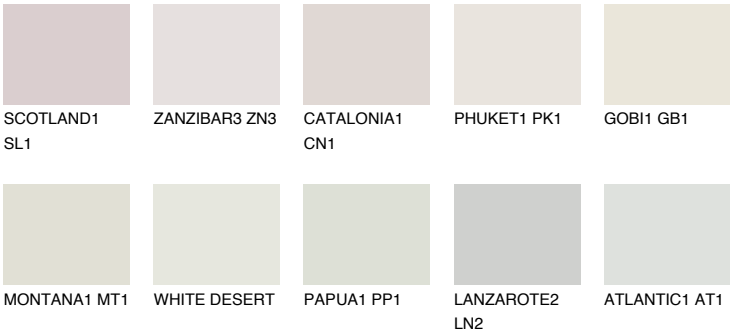

FUJI1 FJ1

77% **TSR** 69%

Matching colours

COLOURS

INTENSE

For more information on plasters and paints, go to www.ceresit.en

*The presented colours refer to plasters and paints offered by Ceresit. Due to the use of digital techniques, the presented colours might not represent the original ones, thus they cannot be considered as a reliable colour presentation. We recommend checking the authentic colour samples.