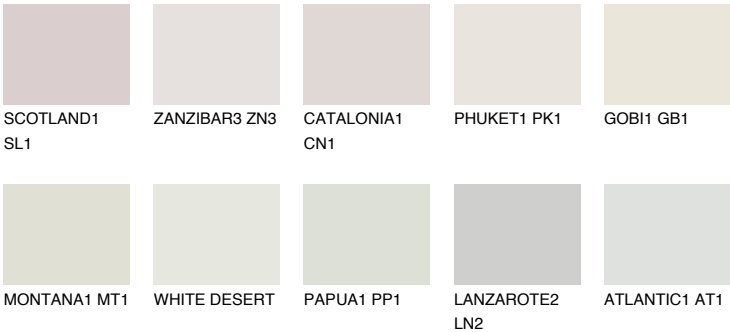

FUJI1 FJ1

77% TSR 69%

Matching colours

COLOURS

INTENSE

For more information on plasters and paints, go to www.ceresit.en

*The presented colours refer to plasters and paints offered by Ceresit. Due to the use of digital techniques, the presented colours might not represent the original ones, thus they cannot be considered as a reliable colour presentation. We recommend checking the authentic colour samples.