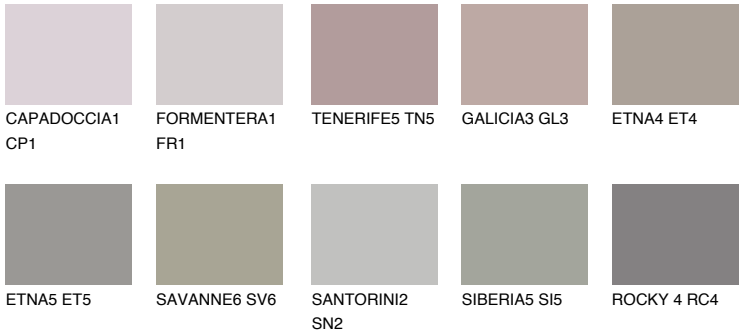

ARIZONA6 AR6

35% **TSR** 33%

Matching colours

COLOURS

INTENSE

For more information on plasters and paints, go to www.ceresit.en

*The presented colours refer to plasters and paints offered by Ceresit. Due to the use of digital techniques, the presented colours might not represent the original ones, thus they cannot be considered as a reliable colour presentation. We recommend checking the authentic colour samples.