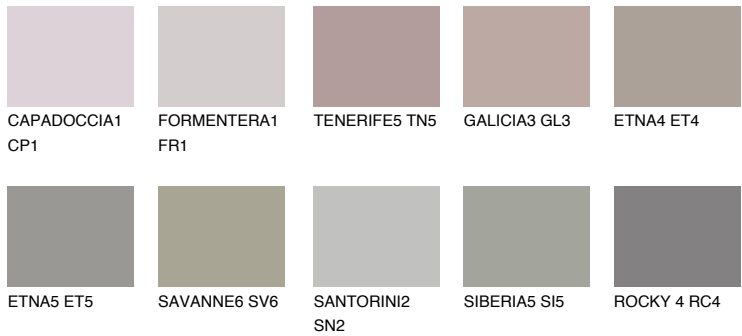

COLOUR DETAILS

ARIZONA6 AR6

35% TSR 33%

Matching colours

COLOURS

INTENSE

For more information on plasters and paints, go to www.ceresit.en

*The presented colours refer to plasters and paints offered by Ceresit. Due to the use of digital techniques, the presented colours might not represent the original ones, thus they cannot be considered as a reliable colour presentation. We recommend checking the authentic colour samples.