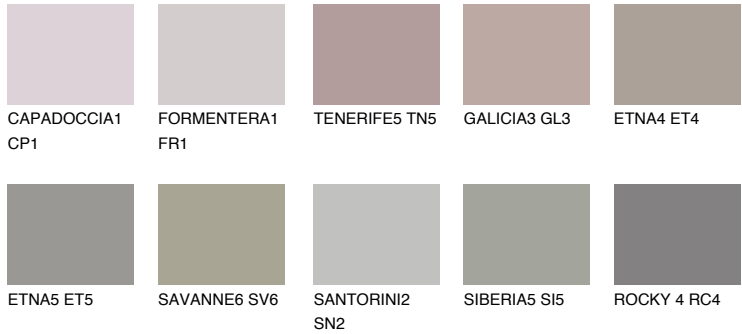

COLOUR DETAILS

ARIZONA6 AR6

35% TSR 33%

Matching colours

COLOURS

INTENSE

For more information on plasters and paints, go to www.ceresit.en

*The presented colours refer to plasters and paints offered by Ceresit. Due to the use of digital techniques, the presented colours might not represent the original ones, thus they cannot be considered as a reliable colour presentation. We recommend checking the authentic colour samples.