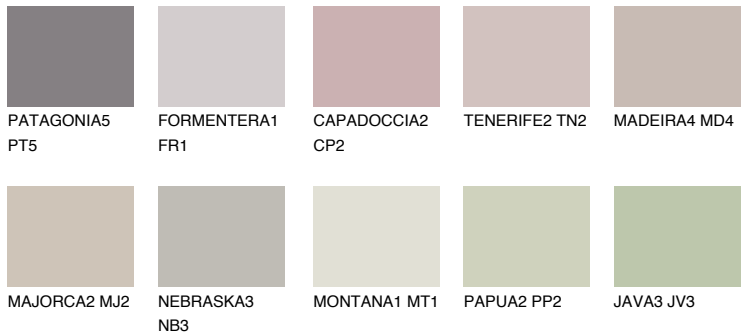

COLOUR DETAILS

ARIZONA5 AR5

56% **TSR** 54%

Matching colours

COLOURS

INTENSE

For more information on plasters and paints, go to www.ceresit.en

*The presented colours refer to plasters and paints offered by Ceresit. Due to the use of digital techniques, the presented colours might not represent the original ones, thus they cannot be considered as a reliable colour presentation. We recommend checking the authentic colour samples.