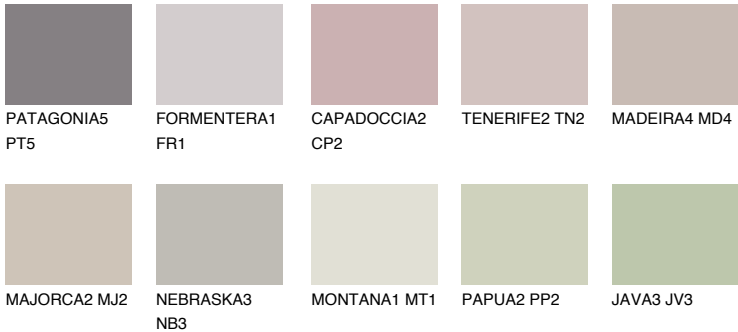

ARIZONA5 AR5

56% **TSR** 54%

Matching colours

COLOURS

INTENSE

For more information on plasters and paints, go to www.ceresit.en

*The presented colours refer to plasters and paints offered by Ceresit. Due to the use of digital techniques, the presented colours might not represent the original ones, thus they cannot be considered as a reliable colour presentation. We recommend checking the authentic colour samples.