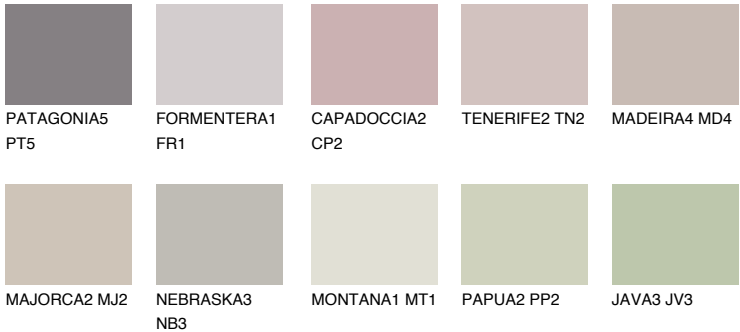

## ARIZONA5 AR5

56% **TSR** 54%

### Matching colours

#### COLOURS

#### INTENSE

For more information on plasters and paints, go to [www.ceresit.en](http://www.ceresit.en)

\*The presented colours refer to plasters and paints offered by Ceresit. Due to the use of digital techniques, the presented colours might not represent the original ones, thus they cannot be considered as a reliable colour presentation. We recommend checking the authentic colour samples.