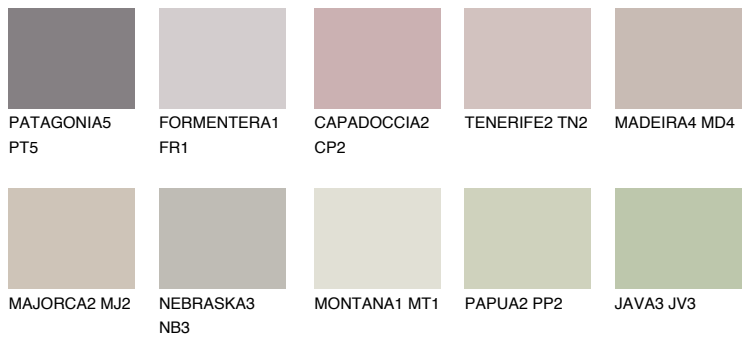

# COLOUR DETAILS

### Matching colours

#### COLOURS

#### INTENSE

For more information on plasters and paints, go to [www.ceresit.en](http://www.ceresit.en)

\*The presented colours refer to plasters and paints offered by Ceresit. Due to the use of digital techniques, the presented colours might not represent the original ones, thus they cannot be considered as a reliable colour presentation. We recommend checking the authentic colour samples.