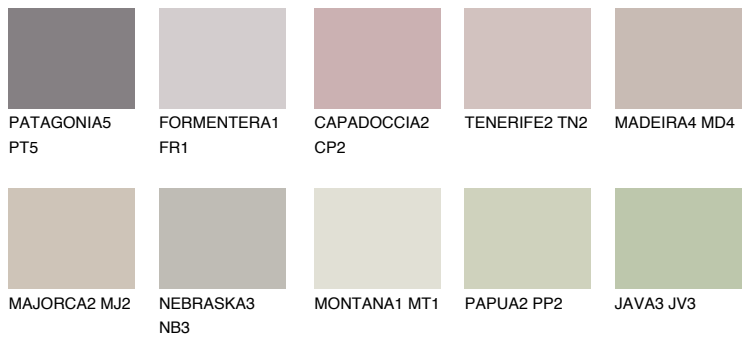

COLOUR DETAILS

ARIZONA5 AR5

56% **TSR** 54%

Matching colours

COLOURS

INTENSE

For more information on plasters and paints, go to www.ceresit.en

*The presented colours refer to plasters and paints offered by Ceresit. Due to the use of digital techniques, the presented colours might not represent the original ones, thus they cannot be considered as a reliable colour presentation. We recommend checking the authentic colour samples.