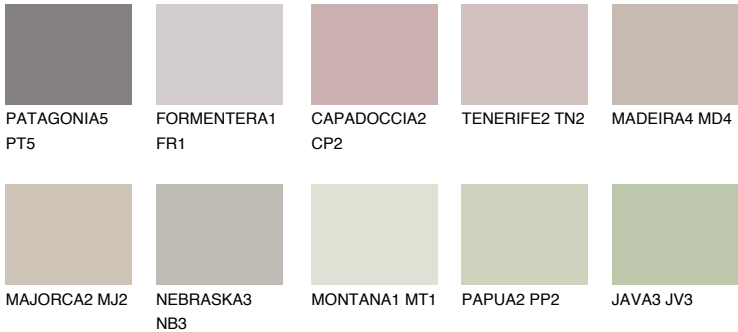

## ARIZONA5 AR5

56% **TSR** 54%

### Matching colours

#### COLOURS

#### INTENSE

For more information on plasters and paints, go to [www.ceresit.en](http://www.ceresit.en)

\*The presented colours refer to plasters and paints offered by Ceresit. Due to the use of digital techniques, the presented colours might not represent the original ones, thus they cannot be considered as a reliable colour presentation. We recommend checking the authentic colour samples.