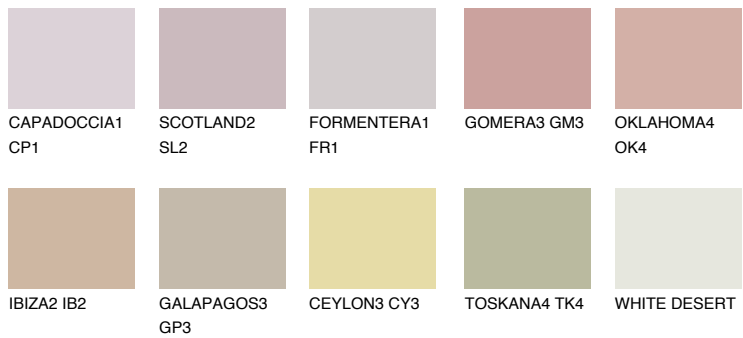

COLOUR DETAILS

ARIZONA4 AR4

44% TSR 47%

Matching colours

COLOURS

INTENSE

For more information on plasters and paints, go to www.ceresit.en

*The presented colours refer to plasters and paints offered by Ceresit. Due to the use of digital techniques, the presented colours might not represent the original ones, thus they cannot be considered as a reliable colour presentation. We recommend checking the authentic colour samples.