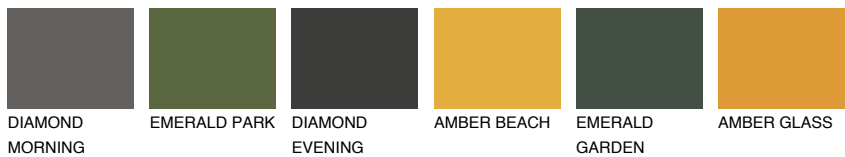

COLOUR DETAILS

ARIZONA4 AR4

44% TSR 47%

Matching colours

COLOURS

INTENSE

For more information on plasters and paints, go to www.ceresit.en

*The presented colours refer to plasters and paints offered by Ceresit. Due to the use of digital techniques, the presented colours might not represent the original ones, thus they cannot be considered as a reliable colour presentation. We recommend checking the authentic colour samples.