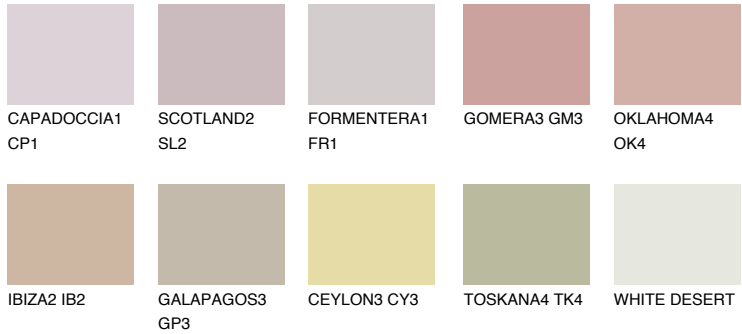

COLOUR DETAILS

ARIZONA4 AR4

44% TSR 47%

Matching colours

COLOURS

INTENSE

For more information on plasters and paints, go to www.ceresit.en

*The presented colours refer to plasters and paints offered by Ceresit. Due to the use of digital techniques, the presented colours might not represent the original ones, thus they cannot be considered as a reliable colour presentation. We recommend checking the authentic colour samples.