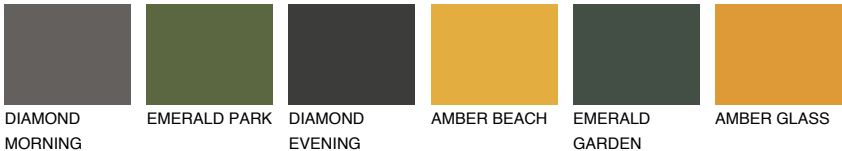

ARIZONA4 AR4

44% **TSR** 47%

Matching colours

COLOURS

INTENSE

For more information on plasters and paints, go to www.ceresit.en

*The presented colours refer to plasters and paints offered by Ceresit. Due to the use of digital techniques, the presented colours might not represent the original ones, thus they cannot be considered as a reliable colour presentation. We recommend checking the authentic colour samples.