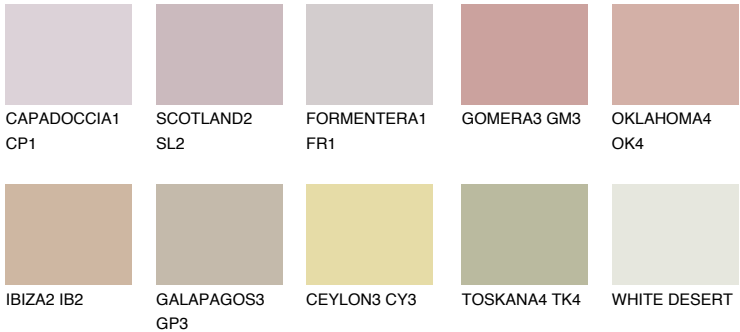

ARIZONA4 AR4

44% **TSR** 47%

Matching colours

COLOURS

INTENSE

For more information on plasters and paints, go to www.ceresit.en

*The presented colours refer to plasters and paints offered by Ceresit. Due to the use of digital techniques, the presented colours might not represent the original ones, thus they cannot be considered as a reliable colour presentation. We recommend checking the authentic colour samples.