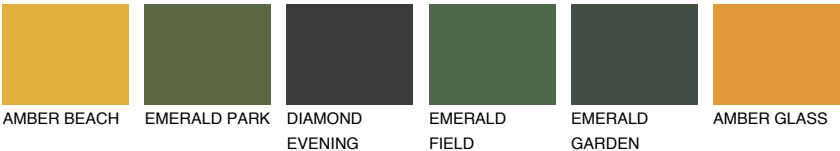

ARIZONA3 AR3

49% TSR 55%

Matching colours

COLOURS

INTENSE

For more information on plasters and paints, go to www.ceresit.en

*The presented colours refer to plasters and paints offered by Ceresit. Due to the use of digital techniques, the presented colours might not represent the original ones, thus they cannot be considered as a reliable colour presentation. We recommend checking the authentic colour samples.