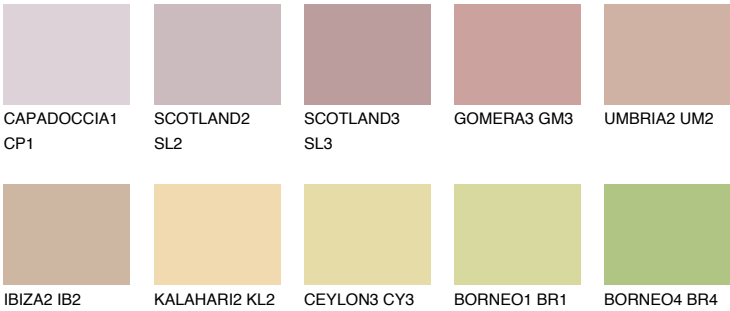

## ARIZONA3 AR3

49% TSR 55%

### Matching colours

#### COLOURS

#### INTENSE

For more information on plasters and paints, go to [www.ceresit.en](http://www.ceresit.en)

\*The presented colours refer to plasters and paints offered by Ceresit. Due to the use of digital techniques, the presented colours might not represent the original ones, thus they cannot be considered as a reliable colour presentation. We recommend checking the authentic colour samples.