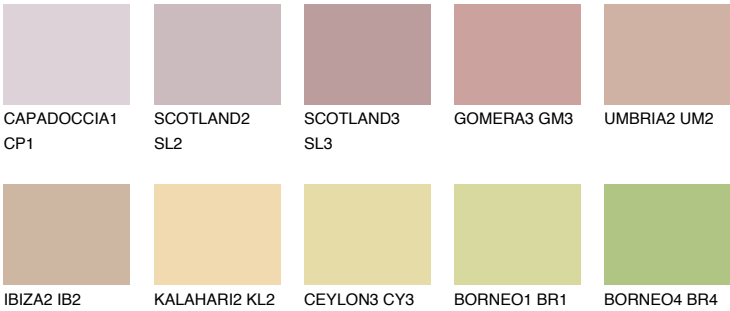

## ARIZONA3 AR3

49% **TSR** 55%

### Matching colours

#### COLOURS

#### INTENSE

For more information on plasters and paints, go to [www.ceresit.en](http://www.ceresit.en)

\*The presented colours refer to plasters and paints offered by Ceresit. Due to the use of digital techniques, the presented colours might not represent the original ones, thus they cannot be considered as a reliable colour presentation. We recommend checking the authentic colour samples.