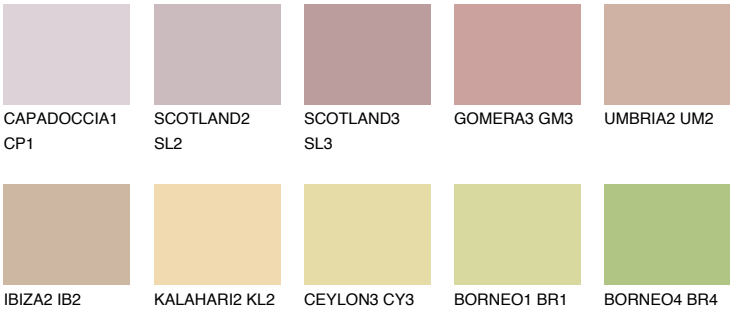

ARIZONA3 AR3

49% **TSR** 55%

Matching colours

COLOURS

INTENSE

For more information on plasters and paints, go to www.ceresit.en

*The presented colours refer to plasters and paints offered by Ceresit. Due to the use of digital techniques, the presented colours might not represent the original ones, thus they cannot be considered as a reliable colour presentation. We recommend checking the authentic colour samples.