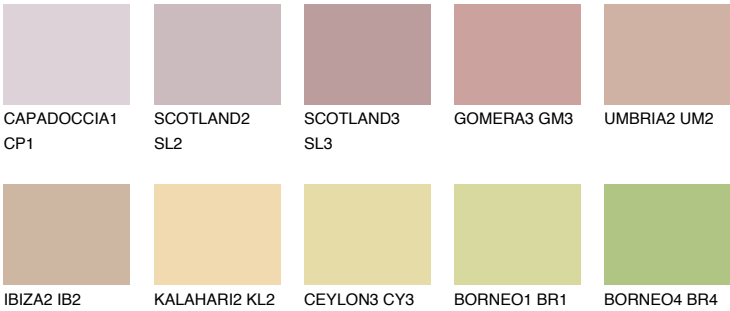

ARIZONA3 AR3

49% TSR 55%

Matching colours

COLOURS

INTENSE

For more information on plasters and paints, go to www.ceresit.en

*The presented colours refer to plasters and paints offered by Ceresit. Due to the use of digital techniques, the presented colours might not represent the original ones, thus they cannot be considered as a reliable colour presentation. We recommend checking the authentic colour samples.