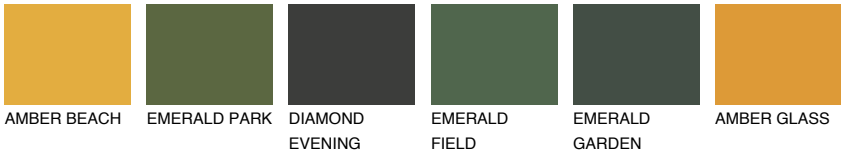

ARIZONA3 AR3

49% **TSR** 55%

Matching colours

COLOURS

INTENSE

For more information on plasters and paints, go to www.ceresit.en

*The presented colours refer to plasters and paints offered by Ceresit. Due to the use of digital techniques, the presented colours might not represent the original ones, thus they cannot be considered as a reliable colour presentation. We recommend checking the authentic colour samples.