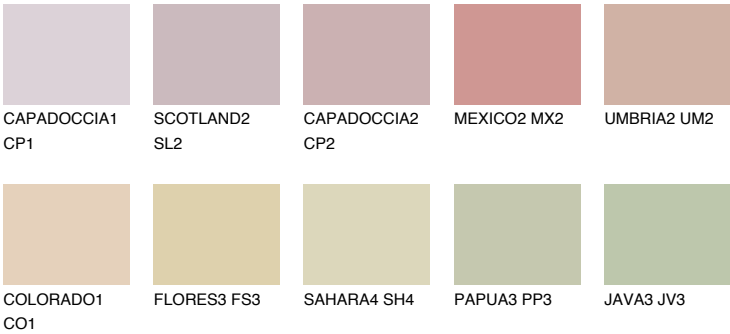

## ARIZONA2 AR2

54% TSR 58%

### Matching colours

#### COLOURS

#### INTENSE

For more information on plasters and paints, go to [www.ceresit.en](http://www.ceresit.en)

\*The presented colours refer to plasters and paints offered by Ceresit. Due to the use of digital techniques, the presented colours might not represent the original ones, thus they cannot be considered as a reliable colour presentation. We recommend checking the authentic colour samples.