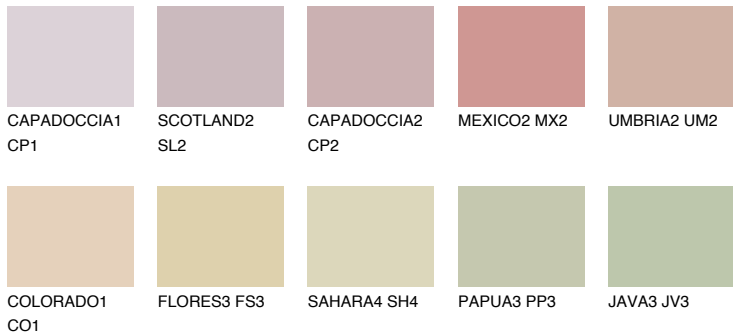

COLOUR DETAILS

ARIZONA2 AR2

54% TSR 58%

Matching colours

COLOURS

INTENSE

For more information on plasters and paints, go to www.ceresit.en

*The presented colours refer to plasters and paints offered by Ceresit. Due to the use of digital techniques, the presented colours might not represent the original ones, thus they cannot be considered as a reliable colour presentation. We recommend checking the authentic colour samples.