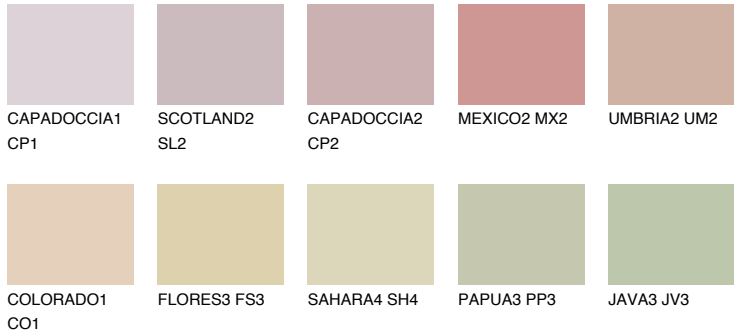

COLOUR DETAILS

ARIZONA2 AR2

54% TSR 58%

Matching colours

COLOURS

INTENSE

For more information on plasters and paints, go to www.ceresit.en

*The presented colours refer to plasters and paints offered by Ceresit. Due to the use of digital techniques, the presented colours might not represent the original ones, thus they cannot be considered as a reliable colour presentation. We recommend checking the authentic colour samples.