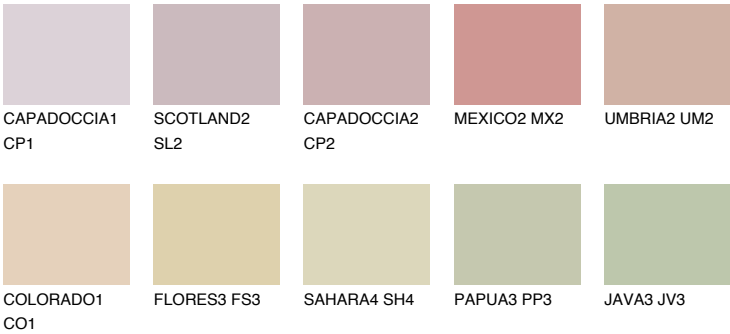

ARIZONA2 AR2

54% TSR 58%

Matching colours

COLOURS

INTENSE

For more information on plasters and paints, go to www.ceresit.en

*The presented colours refer to plasters and paints offered by Ceresit. Due to the use of digital techniques, the presented colours might not represent the original ones, thus they cannot be considered as a reliable colour presentation. We recommend checking the authentic colour samples.