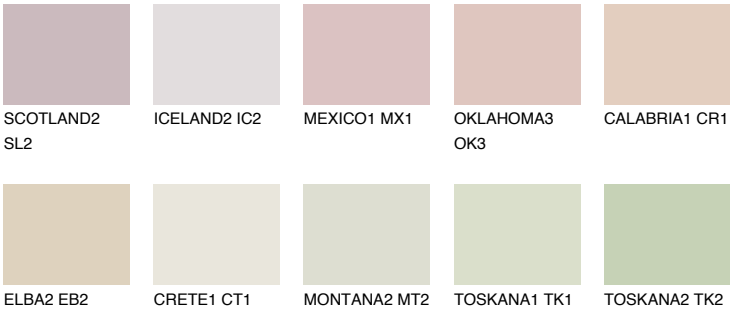

## ARIZONA1 AR1

67% TSR 67%

### Matching colours

#### COLOURS

#### INTENSE

For more information on plasters and paints, go to [www.ceresit.en](http://www.ceresit.en)

\*The presented colours refer to plasters and paints offered by Ceresit. Due to the use of digital techniques, the presented colours might not represent the original ones, thus they cannot be considered as a reliable colour presentation. We recommend checking the authentic colour samples.