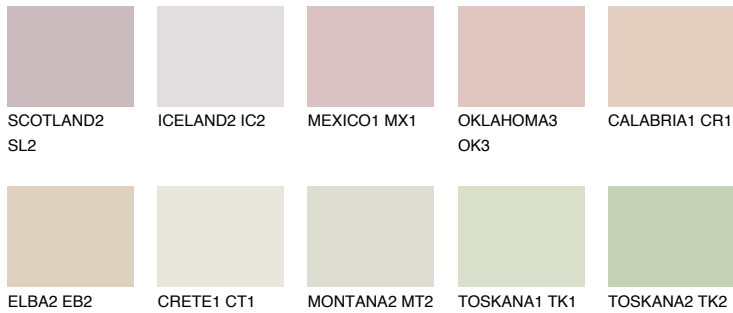

## ARIZONA1 AR1

67% TSR 67%

### Matching colours

#### COLOURS

#### INTENSE

For more information on plasters and paints, go to [www.ceresit.en](http://www.ceresit.en)

\*The presented colours refer to plasters and paints offered by Ceresit. Due to the use of digital techniques, the presented colours might not represent the original ones, thus they cannot be considered as a reliable colour presentation. We recommend checking the authentic colour samples.