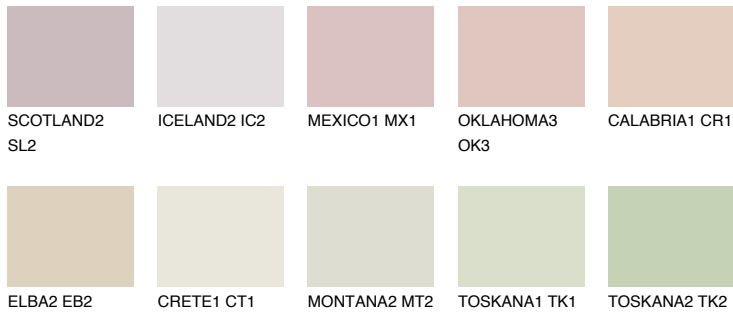

# COLOUR DETAILS

## ARIZONA1 AR1

67% TSR 67%

### Matching colours

#### COLOURS