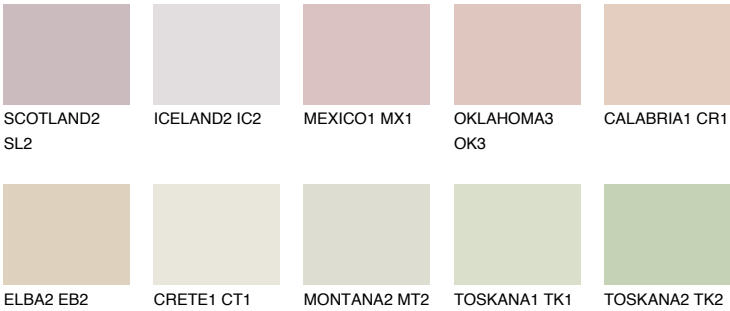

ARIZONA1 AR1

67% TSR 67%

Matching colours

COLOURS

INTENSE

For more information on plasters and paints, go to www.ceresit.en

*The presented colours refer to plasters and paints offered by Ceresit. Due to the use of digital techniques, the presented colours might not represent the original ones, thus they cannot be considered as a reliable colour presentation. We recommend checking the authentic colour samples.