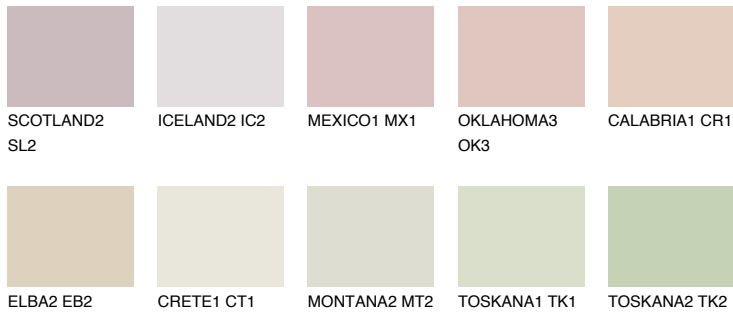

COLOUR DETAILS

ARIZONA1 AR1

67% TSR 67%

Matching colours

COLOURS

INTENSE

For more information on plasters and paints, go to www.ceresit.en

*The presented colours refer to plasters and paints offered by Ceresit. Due to the use of digital techniques, the presented colours might not represent the original ones, thus they cannot be considered as a reliable colour presentation. We recommend checking the authentic colour samples.