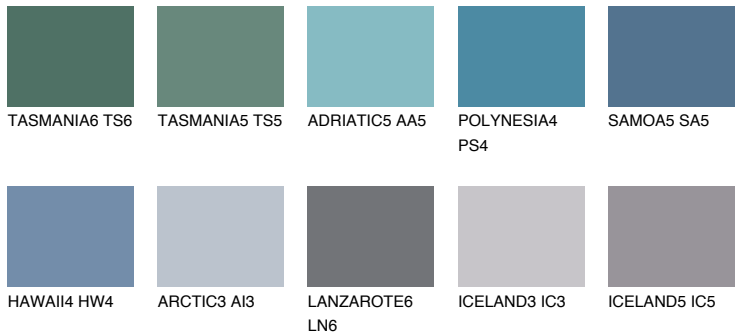

COLOUR DETAILS

SAMOA6 SA6

13% **TSR** 16%

Matching colours

COLOURS

INTENSE

For more information on plasters and paints, go to www.ceresit.en

*The presented colours refer to plasters and paints offered by Ceresit. Due to the use of digital techniques, the presented colours might not represent the original ones, thus they cannot be considered as a reliable colour presentation. We recommend checking the authentic colour samples.