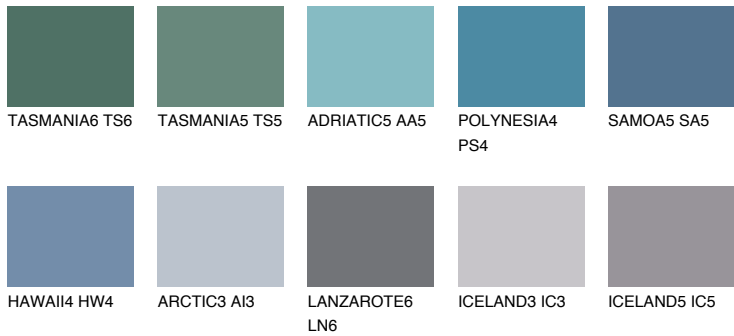

COLOUR DETAILS

SAMOA6 SA6

13% **TSR** 16%

Matching colours

COLOURS

INTENSE

For more information on plasters and paints, go to www.ceresit.en

*The presented colours refer to plasters and paints offered by Ceresit. Due to the use of digital techniques, the presented colours might not represent the original ones, thus they cannot be considered as a reliable colour presentation. We recommend checking the authentic colour samples.