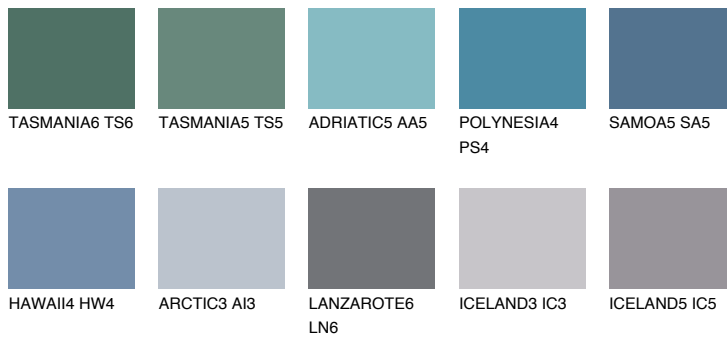

# COLOUR DETAILS

## SAMOA6 SA6

13% TSR 16%

### Matching colours

#### COLOURS