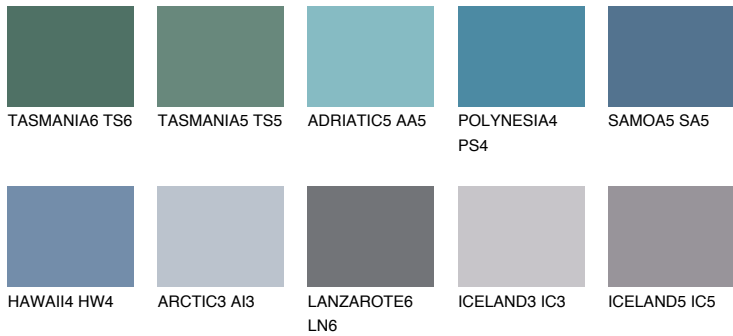

COLOUR DETAILS

SAMOA6 SA6

13% TSR 16%

Matching colours

COLOURS

INTENSE

For more information on plasters and paints, go to www.ceresit.en

*The presented colours refer to plasters and paints offered by Ceresit. Due to the use of digital techniques, the presented colours might not represent the original ones, thus they cannot be considered as a reliable colour presentation. We recommend checking the authentic colour samples.