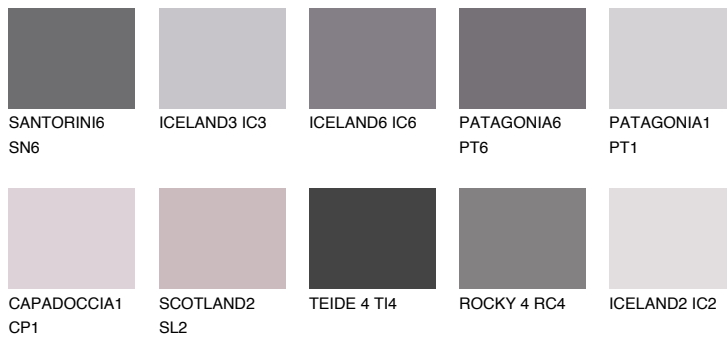

COLOUR DETAILS

ICELAND5 IC5

30% TSR 29%

Matching colours

COLOURS

INTENSE

For more information on plasters and paints, go to www.ceresit.en

*The presented colours refer to plasters and paints offered by Ceresit. Due to the use of digital techniques, the presented colours might not represent the original ones, thus they cannot be considered as a reliable colour presentation. We recommend checking the authentic colour samples.