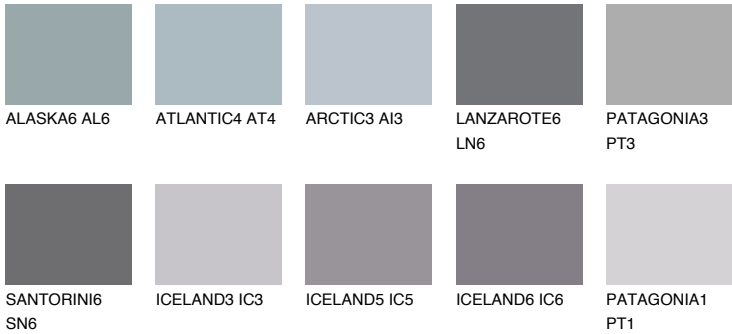

ICELAND4 IC4

41% TSR 40%

Matching colours

COLOURS

INTENSE

For more information on plasters and paints, go to www.ceresit.en

*The presented colours refer to plasters and paints offered by Ceresit. Due to the use of digital techniques, the presented colours might not represent the original ones, thus they cannot be considered as a reliable colour presentation. We recommend checking the authentic colour samples.