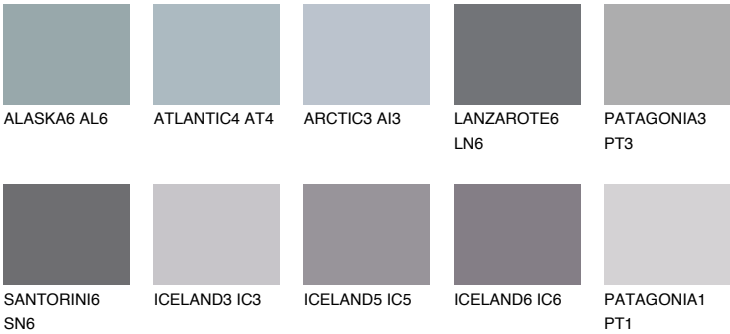

ICELAND4 IC4

41% TSR 40%

Matching colours

COLOURS

INTENSE

For more information on plasters and paints, go to www.ceresit.en

*The presented colours refer to plasters and paints offered by Ceresit. Due to the use of digital techniques, the presented colours might not represent the original ones, thus they cannot be considered as a reliable colour presentation. We recommend checking the authentic colour samples.