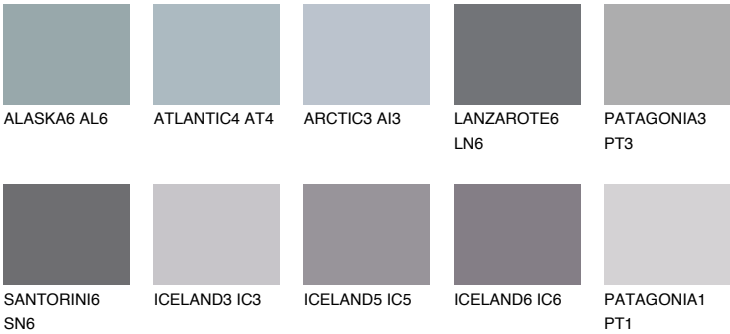

## ICELAND4 IC4

41% TSR 40%

### Matching colours

#### COLOURS

#### INTENSE

For more information on plasters and paints, go to [www.ceresit.en](http://www.ceresit.en)

\*The presented colours refer to plasters and paints offered by Ceresit. Due to the use of digital techniques, the presented colours might not represent the original ones, thus they cannot be considered as a reliable colour presentation. We recommend checking the authentic colour samples.