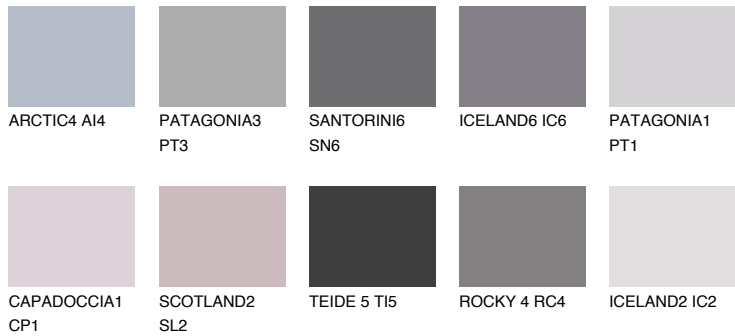

# COLOUR DETAILS

### Matching colours

#### COLOURS

#### INTENSE

For more information on plasters and paints, go to [www.ceresit.en](http://www.ceresit.en)

\*The presented colours refer to plasters and paints offered by Ceresit. Due to the use of digital techniques, the presented colours might not represent the original ones, thus they cannot be considered as a reliable colour presentation. We recommend checking the authentic colour samples.