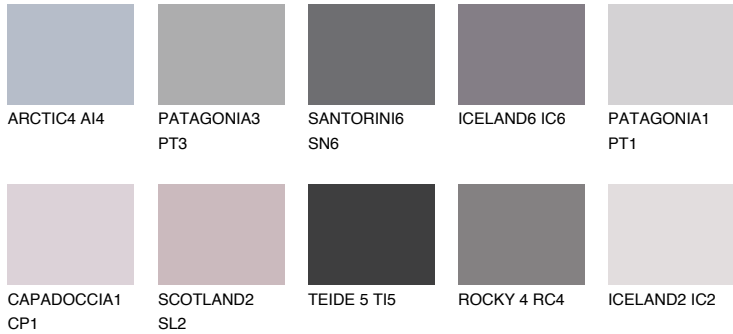

COLOUR DETAILS

ICELAND3 IC3

56% TSR 58%

Matching colours

COLOURS

INTENSE

For more information on plasters and paints, go to www.ceresit.en

*The presented colours refer to plasters and paints offered by Ceresit. Due to the use of digital techniques, the presented colours might not represent the original ones, thus they cannot be considered as a reliable colour presentation. We recommend checking the authentic colour samples.