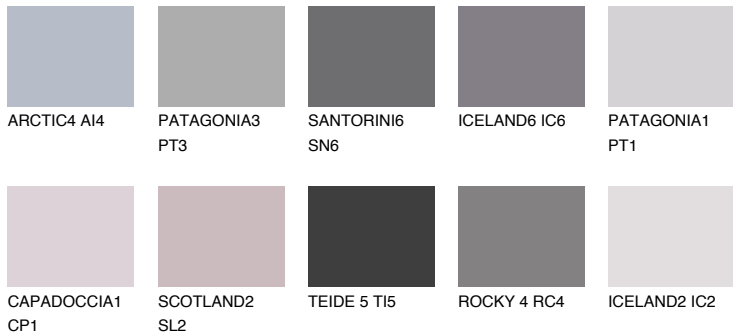

COLOUR DETAILS

ICELAND3 IC3

56% TSR 58%

Matching colours

COLOURS

INTENSE

For more information on plasters and paints, go to www.ceresit.en

*The presented colours refer to plasters and paints offered by Ceresit. Due to the use of digital techniques, the presented colours might not represent the original ones, thus they cannot be considered as a reliable colour presentation. We recommend checking the authentic colour samples.