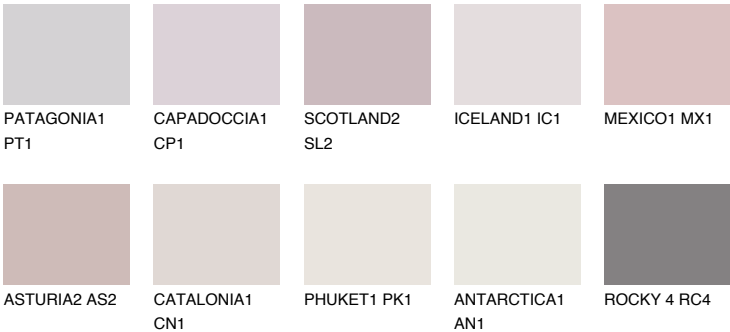

ICELAND2 IC2

73% **TSR** 68%

Matching colours

COLOURS

INTENSE

For more information on plasters and paints, go to www.ceresit.en

*The presented colours refer to plasters and paints offered by Ceresit. Due to the use of digital techniques, the presented colours might not represent the original ones, thus they cannot be considered as a reliable colour presentation. We recommend checking the authentic colour samples.