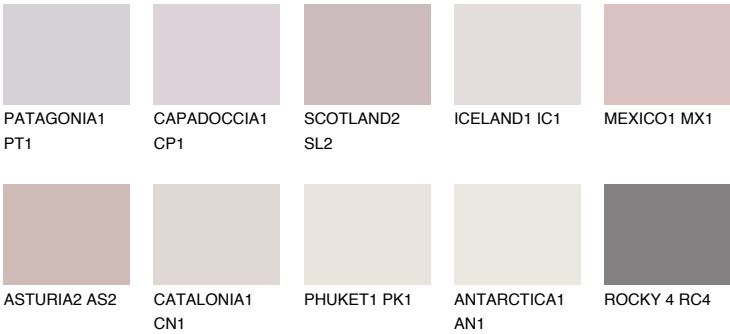

ICELAND2 IC2

73% **TSR** 68%

Matching colours

COLOURS

INTENSE

For more information on plasters and paints, go to www.ceresit.en

*The presented colours refer to plasters and paints offered by Ceresit. Due to the use of digital techniques, the presented colours might not represent the original ones, thus they cannot be considered as a reliable colour presentation. We recommend checking the authentic colour samples.