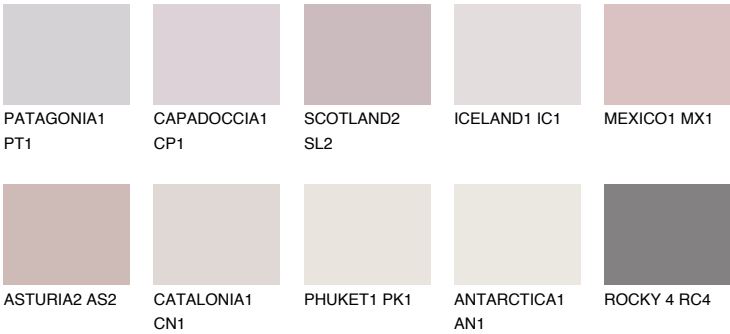

ICELAND2 IC2

73% TSR 68%

Matching colours

COLOURS

INTENSE

For more information on plasters and paints, go to www.ceresit.en

*The presented colours refer to plasters and paints offered by Ceresit. Due to the use of digital techniques, the presented colours might not represent the original ones, thus they cannot be considered as a reliable colour presentation. We recommend checking the authentic colour samples.