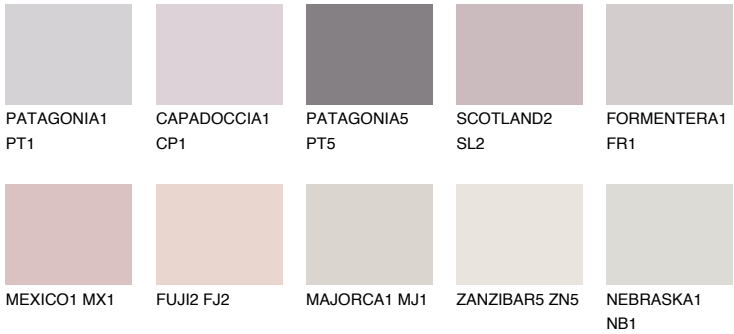

### Matching colours

#### COLOURS

#### INTENSE

For more information on plasters and paints, go to [www.ceresit.en](http://www.ceresit.en)

\*The presented colours refer to plasters and paints offered by Ceresit. Due to the use of digital techniques, the presented colours might not represent the original ones, thus they cannot be considered as a reliable colour presentation. We recommend checking the authentic colour samples.