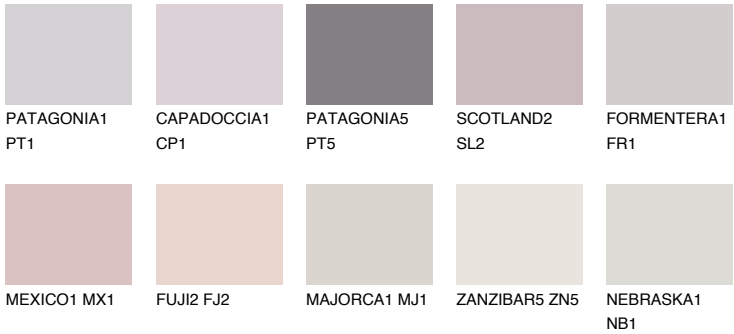

ICELAND1 IC1

74% TSR 69%

Matching colours

COLOURS

INTENSE

For more information on plasters and paints, go to www.ceresit.en

*The presented colours refer to plasters and paints offered by Ceresit. Due to the use of digital techniques, the presented colours might not represent the original ones, thus they cannot be considered as a reliable colour presentation. We recommend checking the authentic colour samples.