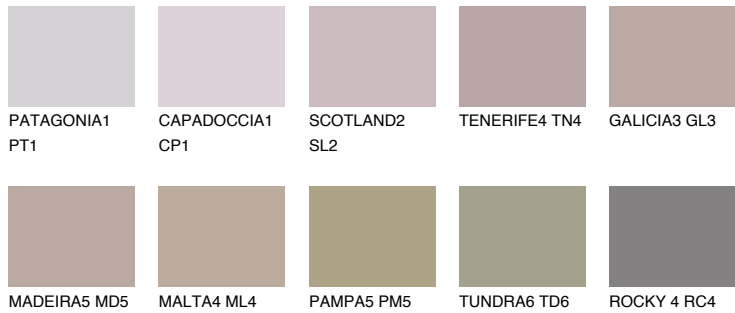

COLOUR DETAILS

TENERIFE6 TN6

☀️ 28% **TSR** 45%

Matching colours

COLOURS

INTENSE

For more information on plasters and paints, go to www.ceresit.en

*The presented colours refer to plasters and paints offered by Ceresit. Due to the use of digital techniques, the presented colours might not represent the original ones, thus they cannot be considered as a reliable colour presentation. We recommend checking the authentic colour samples.