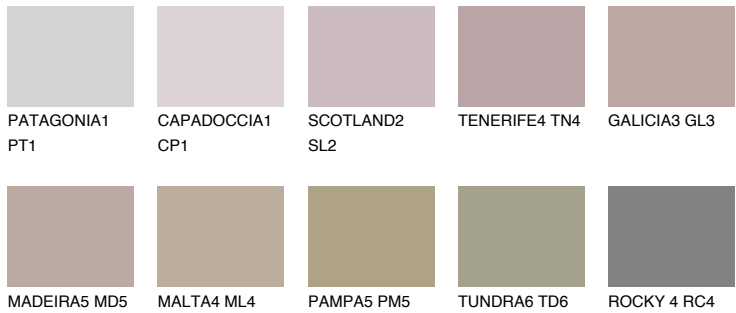

COLOUR DETAILS

TENERIFE6 TN6

☀ 28% **TSR** 45%

Matching colours

COLOURS

INTENSE

For more information on plasters and paints, go to www.ceresit.en

*The presented colours refer to plasters and paints offered by Ceresit. Due to the use of digital techniques, the presented colours might not represent the original ones, thus they cannot be considered as a reliable colour presentation. We recommend checking the authentic colour samples.