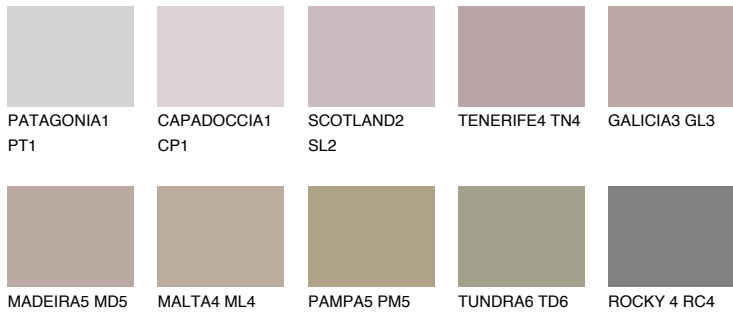

COLOUR DETAILS

TENERIFE6 TN6

☀️ 28% **TSR** 45%

Matching colours

COLOURS

INTENSE

For more information on plasters and paints, go to www.ceresit.en

*The presented colours refer to plasters and paints offered by Ceresit. Due to the use of digital techniques, the presented colours might not represent the original ones, thus they cannot be considered as a reliable colour presentation. We recommend checking the authentic colour samples.