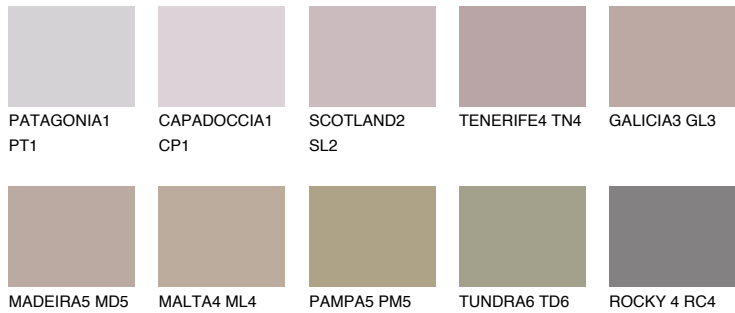

# COLOUR DETAILS

### Matching colours

#### COLOURS

#### INTENSE

For more information on plasters and paints, go to [www.ceresit.en](http://www.ceresit.en)

\*The presented colours refer to plasters and paints offered by Ceresit. Due to the use of digital techniques, the presented colours might not represent the original ones, thus they cannot be considered as a reliable colour presentation. We recommend checking the authentic colour samples.