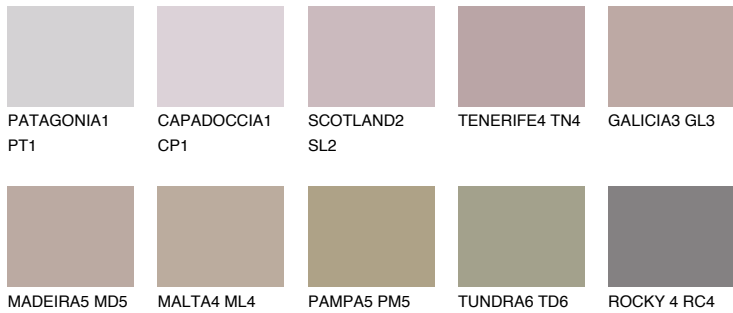

# COLOUR DETAILS

### Matching colours

#### COLOURS

#### INTENSE

For more information on plasters and paints, go to  
[www.ceresit.en](http://www.ceresit.en)

\*The presented colours refer to plasters and paints offered by Ceresit. Due to the use of digital techniques, the presented colours might not represent the original ones, thus they cannot be considered as a reliable colour presentation. We recommend checking the authentic colour samples.