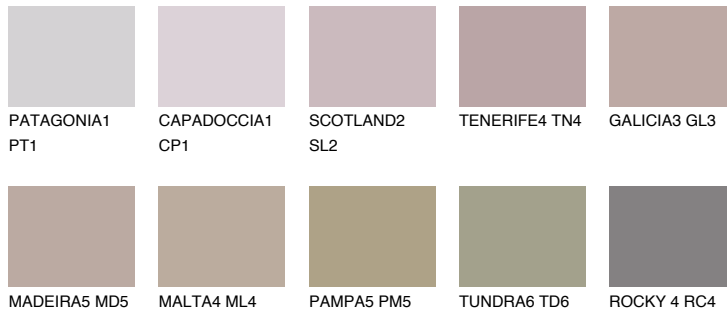

COLOUR DETAILS

TENERIFE6 TN6

☀ 28% **TSR** 45%

Matching colours

COLOURS

INTENSE

For more information on plasters and paints, go to
www.ceresit.en

*The presented colours refer to plasters and paints offered by Ceresit. Due to the use of digital techniques, the presented colours might not represent the original ones, thus they cannot be considered as a reliable colour presentation. We recommend checking the authentic colour samples.