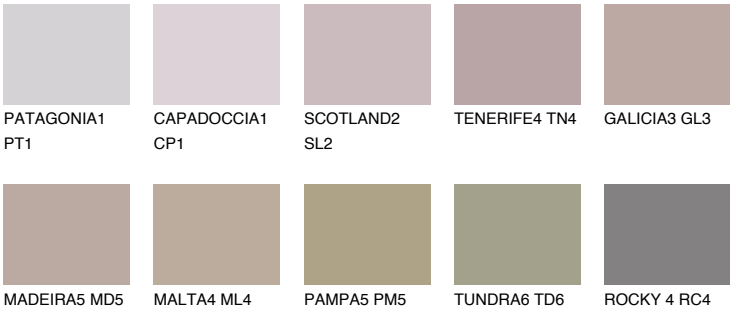

TENERIFE6 TN6

☀️ 28% **TSR** 45%

Matching colours

COLOURS

INTENSE

For more information on plasters and paints, go to www.ceresit.en

*The presented colours refer to plasters and paints offered by Ceresit. Due to the use of digital techniques, the presented colours might not represent the original ones, thus they cannot be considered as a reliable colour presentation. We recommend checking the authentic colour samples.