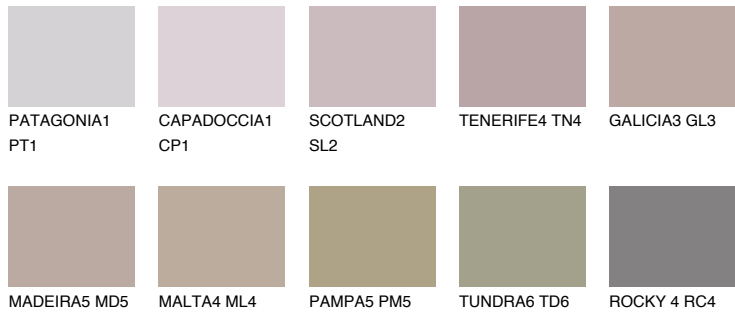

# COLOUR DETAILS

### Matching colours

#### COLOURS

#### INTENSE

For more information on plasters and paints, go to  
[www.ceresit.en](http://www.ceresit.en)

\*The presented colours refer to plasters and paints offered by Ceresit. Due to the use of digital techniques, the presented colours might not represent the original ones, thus they cannot be considered as a reliable colour presentation. We recommend checking the authentic colour samples.