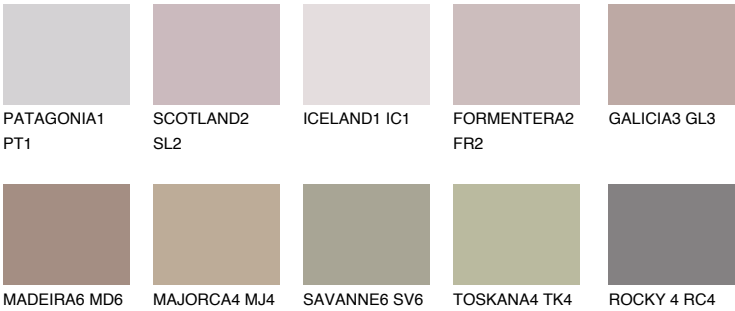

# COLOUR DETAILS

### Matching colours

#### COLOURS

#### INTENSE

For more information on plasters and paints, go to [www.ceresit.en](http://www.ceresit.en)

\*The presented colours refer to plasters and paints offered by Ceresit. Due to the use of digital techniques, the presented colours might not represent the original ones, thus they cannot be considered as a reliable colour presentation. We recommend checking the authentic colour samples.