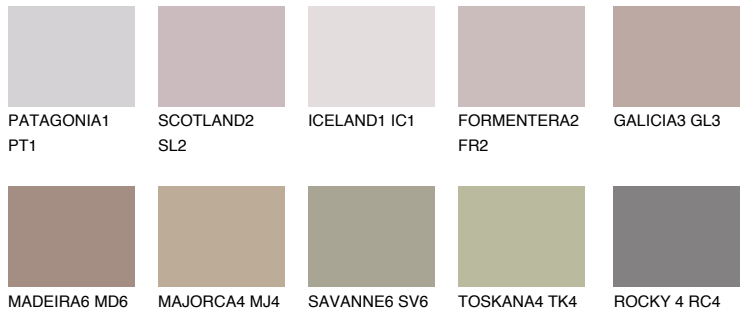

COLOUR DETAILS

TENERIFE5 TN5

36% TSR 52%

Matching colours

COLOURS

INTENSE

For more information on plasters and paints, go to www.ceresit.en

*The presented colours refer to plasters and paints offered by Ceresit. Due to the use of digital techniques, the presented colours might not represent the original ones, thus they cannot be considered as a reliable colour presentation. We recommend checking the authentic colour samples.