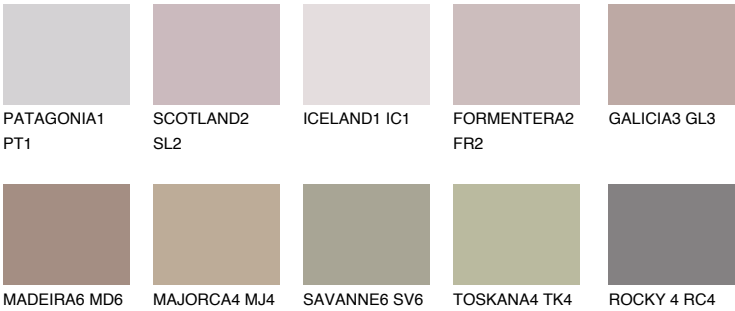

COLOUR DETAILS

TENERIFE5 TN5

36% TSR 52%

Matching colours

COLOURS

INTENSE

For more information on plasters and paints, go to www.ceresit.en

*The presented colours refer to plasters and paints offered by Ceresit. Due to the use of digital techniques, the presented colours might not represent the original ones, thus they cannot be considered as a reliable colour presentation. We recommend checking the authentic colour samples.