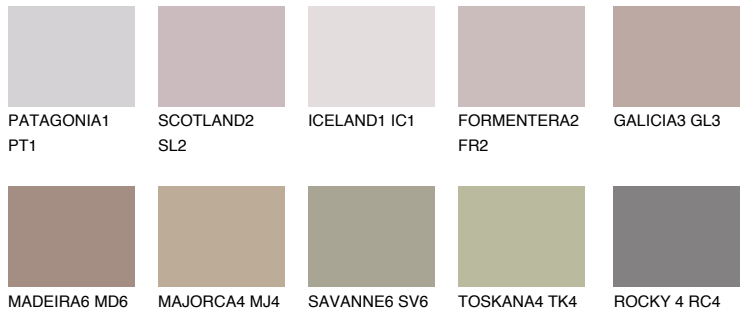

COLOUR DETAILS

TENERIFE5 TN5

36% **TSR** 52%

Matching colours

COLOURS

INTENSE

For more information on plasters and paints, go to www.ceresit.en

*The presented colours refer to plasters and paints offered by Ceresit. Due to the use of digital techniques, the presented colours might not represent the original ones, thus they cannot be considered as a reliable colour presentation. We recommend checking the authentic colour samples.