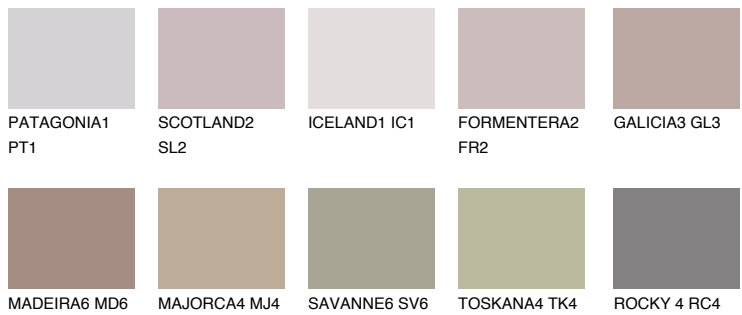

COLOUR DETAILS

TENERIFE5 TN5

36% **TSR** 52%

Matching colours

COLOURS

INTENSE

For more information on plasters and paints, go to www.ceresit.en

*The presented colours refer to plasters and paints offered by Ceresit. Due to the use of digital techniques, the presented colours might not represent the original ones, thus they cannot be considered as a reliable colour presentation. We recommend checking the authentic colour samples.