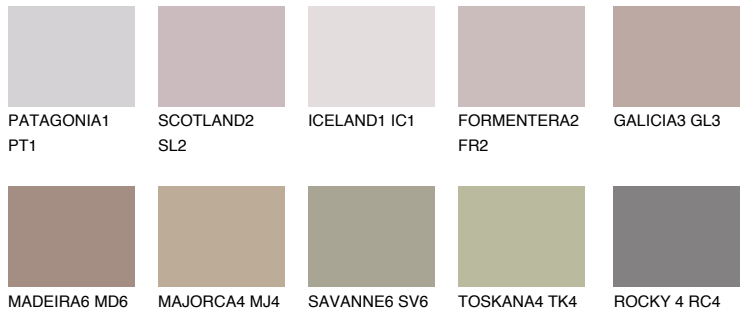

# COLOUR DETAILS

### Matching colours

#### COLOURS

#### INTENSE

For more information on plasters and paints, go to [www.ceresit.en](http://www.ceresit.en)

\*The presented colours refer to plasters and paints offered by Ceresit. Due to the use of digital techniques, the presented colours might not represent the original ones, thus they cannot be considered as a reliable colour presentation. We recommend checking the authentic colour samples.