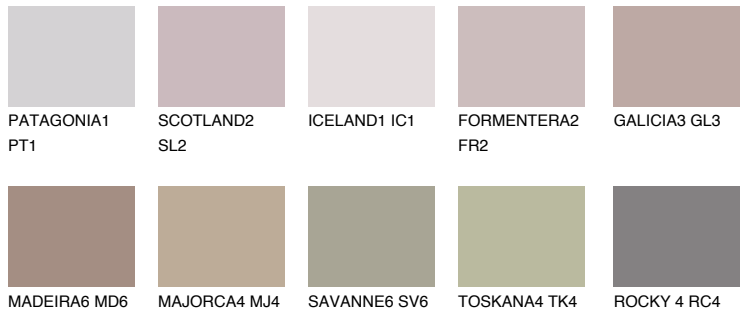

COLOUR DETAILS

TENERIFE5 TN5

36% **TSR** 52%

Matching colours

COLOURS

INTENSE

For more information on plasters and paints, go to www.ceresit.en

*The presented colours refer to plasters and paints offered by Ceresit. Due to the use of digital techniques, the presented colours might not represent the original ones, thus they cannot be considered as a reliable colour presentation. We recommend checking the authentic colour samples.