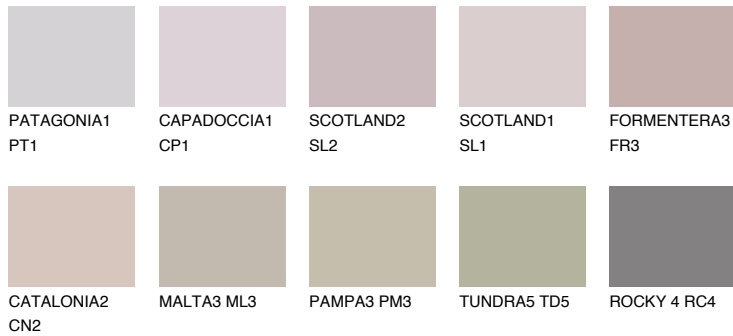

# COLOUR DETAILS

### Matching colours

#### COLOURS

#### INTENSE

For more information on plasters and paints, go to [www.ceresit.en](http://www.ceresit.en)

\*The presented colours refer to plasters and paints offered by Ceresit. Due to the use of digital techniques, the presented colours might not represent the original ones, thus they cannot be considered as a reliable colour presentation. We recommend checking the authentic colour samples.