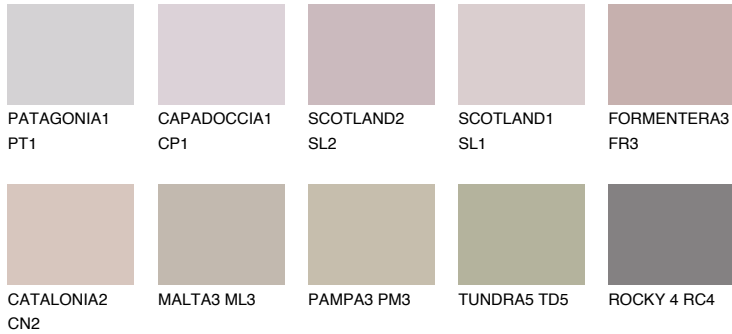

# COLOUR DETAILS

### Matching colours

#### COLOURS

#### INTENSE

For more information on plasters and paints, go to [www.ceresit.en](http://www.ceresit.en)

\*The presented colours refer to plasters and paints offered by Ceresit. Due to the use of digital techniques, the presented colours might not represent the original ones, thus they cannot be considered as a reliable colour presentation. We recommend checking the authentic colour samples.