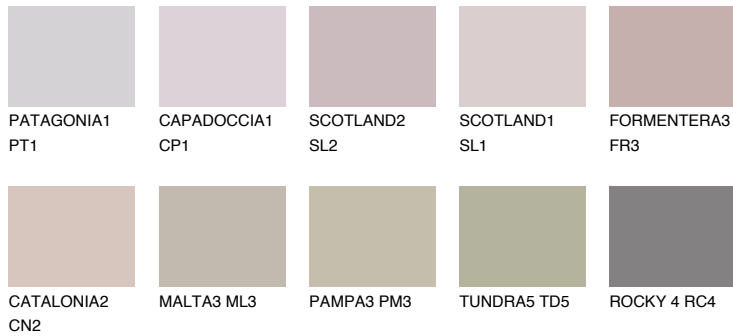

COLOUR DETAILS

TENERIFE4 TN4

40% TSR 56%

Matching colours

COLOURS

INTENSE

For more information on plasters and paints, go to www.ceresit.en

*The presented colours refer to plasters and paints offered by Ceresit. Due to the use of digital techniques, the presented colours might not represent the original ones, thus they cannot be considered as a reliable colour presentation. We recommend checking the authentic colour samples.