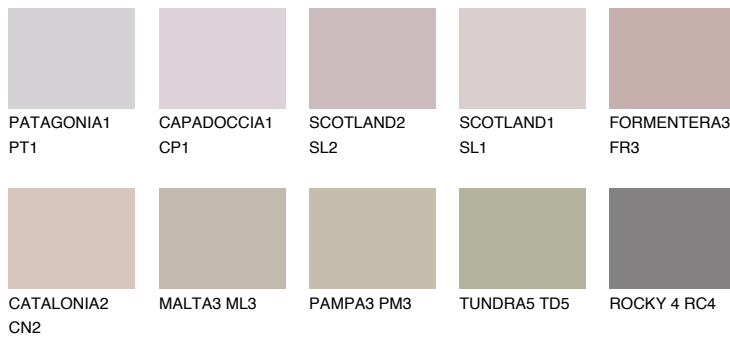

# COLOUR DETAILS

### Matching colours

#### COLOURS

#### INTENSE

For more information on plasters and paints, go to [www.ceresit.en](http://www.ceresit.en)

\*The presented colours refer to plasters and paints offered by Ceresit. Due to the use of digital techniques, the presented colours might not represent the original ones, thus they cannot be considered as a reliable colour presentation. We recommend checking the authentic colour samples.