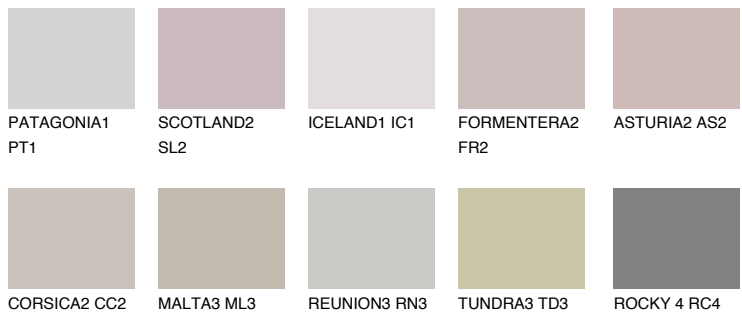

COLOUR DETAILS

TENERIFE3 TN3

47% **TSR** 59%

Matching colours

COLOURS

INTENSE

For more information on plasters and paints, go to www.ceresit.en

*The presented colours refer to plasters and paints offered by Ceresit. Due to the use of digital techniques, the presented colours might not represent the original ones, thus they cannot be considered as a reliable colour presentation. We recommend checking the authentic colour samples.