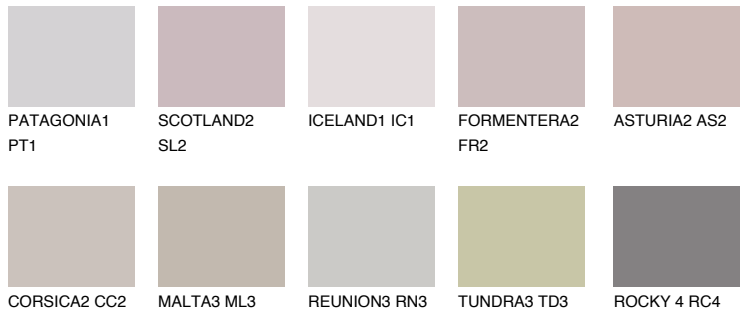

# COLOUR DETAILS

### Matching colours

#### COLOURS

#### INTENSE

For more information on plasters and paints, go to [www.ceresit.en](http://www.ceresit.en)

\*The presented colours refer to plasters and paints offered by Ceresit. Due to the use of digital techniques, the presented colours might not represent the original ones, thus they cannot be considered as a reliable colour presentation. We recommend checking the authentic colour samples.