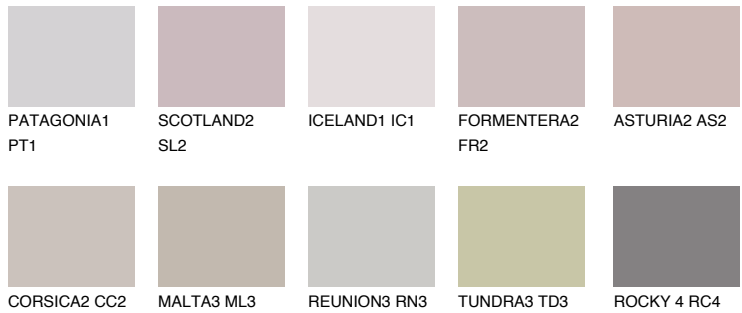

COLOUR DETAILS

TENERIFE3 TN3

47% **TSR** 59%

Matching colours

COLOURS

INTENSE

For more information on plasters and paints, go to www.ceresit.en

*The presented colours refer to plasters and paints offered by Ceresit. Due to the use of digital techniques, the presented colours might not represent the original ones, thus they cannot be considered as a reliable colour presentation. We recommend checking the authentic colour samples.