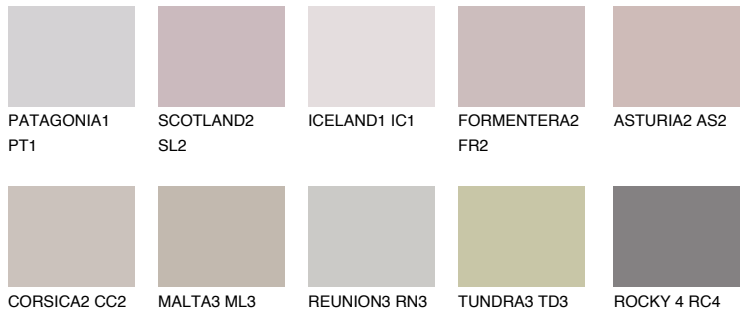

COLOUR DETAILS

TENERIFE3 TN3

47% TSR 59%

Matching colours

COLOURS

INTENSE

For more information on plasters and paints, go to www.ceresit.en

*The presented colours refer to plasters and paints offered by Ceresit. Due to the use of digital techniques, the presented colours might not represent the original ones, thus they cannot be considered as a reliable colour presentation. We recommend checking the authentic colour samples.