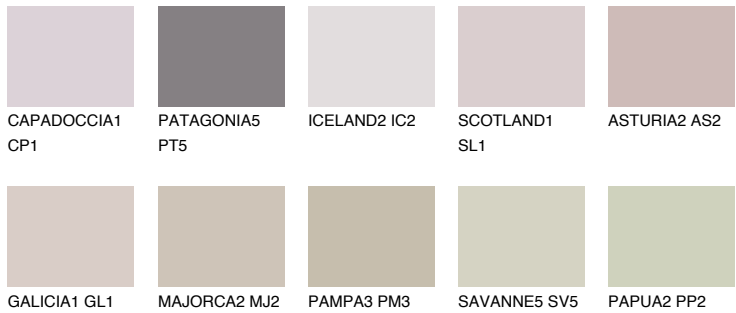

COLOUR DETAILS

TENERIFE2 TN2

56% **TSR** 60%

Matching colours

COLOURS

INTENSE

For more information on plasters and paints, go to www.ceresit.en

*The presented colours refer to plasters and paints offered by Ceresit. Due to the use of digital techniques, the presented colours might not represent the original ones, thus they cannot be considered as a reliable colour presentation. We recommend checking the authentic colour samples.