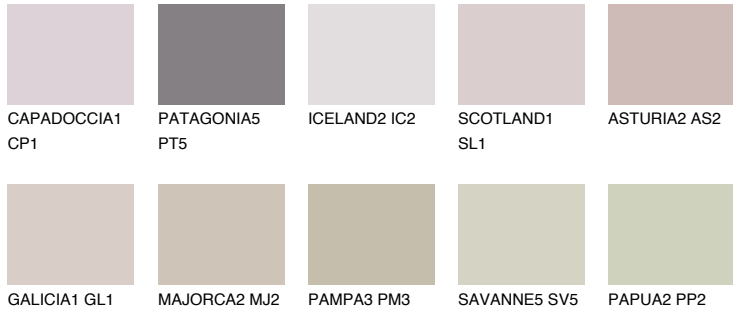

COLOUR DETAILS

TENERIFE2 TN2

56% TSR 60%

Matching colours

COLOURS

INTENSE

For more information on plasters and paints, go to www.ceresit.en

*The presented colours refer to plasters and paints offered by Ceresit. Due to the use of digital techniques, the presented colours might not represent the original ones, thus they cannot be considered as a reliable colour presentation. We recommend checking the authentic colour samples.