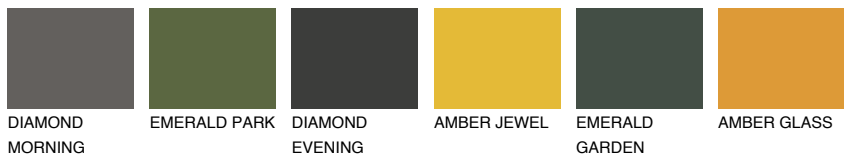

COLOUR DETAILS

TENERIFE2 TN2

56% **TSR** 60%

Matching colours

COLOURS

INTENSE

For more information on plasters and paints, go to www.ceresit.en

*The presented colours refer to plasters and paints offered by Ceresit. Due to the use of digital techniques, the presented colours might not represent the original ones, thus they cannot be considered as a reliable colour presentation. We recommend checking the authentic colour samples.