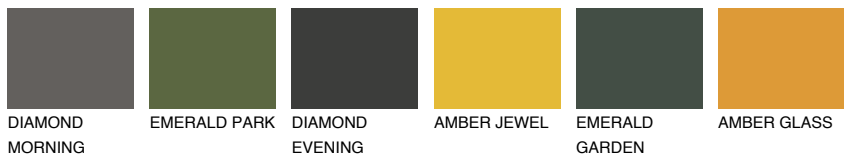

COLOUR DETAILS

TENERIFE2 TN2

56% TSR 60%

Matching colours

COLOURS

INTENSE

For more information on plasters and paints, go to www.ceresit.en

*The presented colours refer to plasters and paints offered by Ceresit. Due to the use of digital techniques, the presented colours might not represent the original ones, thus they cannot be considered as a reliable colour presentation. We recommend checking the authentic colour samples.