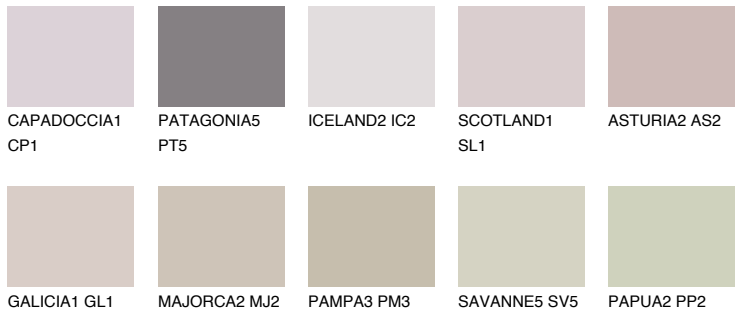

COLOUR DETAILS

TENERIFE2 TN2

56% **TSR** 60%

Matching colours

COLOURS

INTENSE

For more information on plasters and paints, go to www.ceresit.en

*The presented colours refer to plasters and paints offered by Ceresit. Due to the use of digital techniques, the presented colours might not represent the original ones, thus they cannot be considered as a reliable colour presentation. We recommend checking the authentic colour samples.