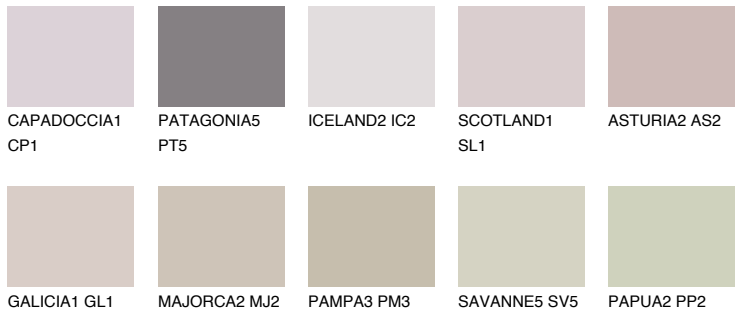

COLOUR DETAILS

TENERIFE2 TN2

56% TSR 60%

Matching colours

COLOURS

INTENSE

For more information on plasters and paints, go to www.ceresit.en

*The presented colours refer to plasters and paints offered by Ceresit. Due to the use of digital techniques, the presented colours might not represent the original ones, thus they cannot be considered as a reliable colour presentation. We recommend checking the authentic colour samples.