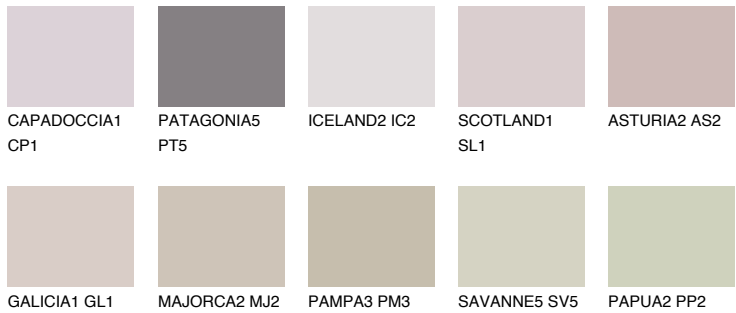

COLOUR DETAILS

TENERIFE2 TN2

56% TSR 60%

Matching colours

COLOURS

INTENSE

For more information on plasters and paints, go to www.ceresit.en

*The presented colours refer to plasters and paints offered by Ceresit. Due to the use of digital techniques, the presented colours might not represent the original ones, thus they cannot be considered as a reliable colour presentation. We recommend checking the authentic colour samples.