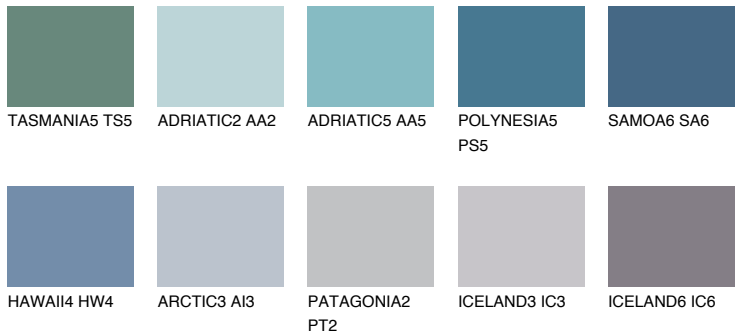

COLOUR DETAILS

SAMOA5 SA5

16% TSR 20%

Matching colours

COLOURS

INTENSE

For more information on plasters and paints, go to www.ceresit.en

*The presented colours refer to plasters and paints offered by Ceresit. Due to the use of digital techniques, the presented colours might not represent the original ones, thus they cannot be considered as a reliable colour presentation. We recommend checking the authentic colour samples.