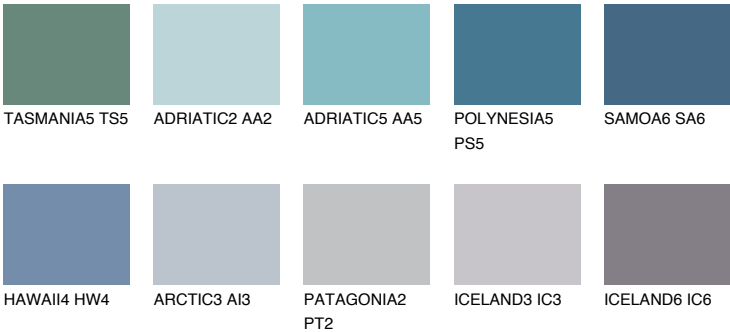

SAMOA5 SA5

☀️ 16% **TSR 20%**

Matching colours

COLOURS

INTENSE

For more information on plasters and paints, go to www.ceresit.en

*The presented colours refer to plasters and paints offered by Ceresit. Due to the use of digital techniques, the presented colours might not represent the original ones, thus they cannot be considered as a reliable colour presentation. We recommend checking the authentic colour samples.