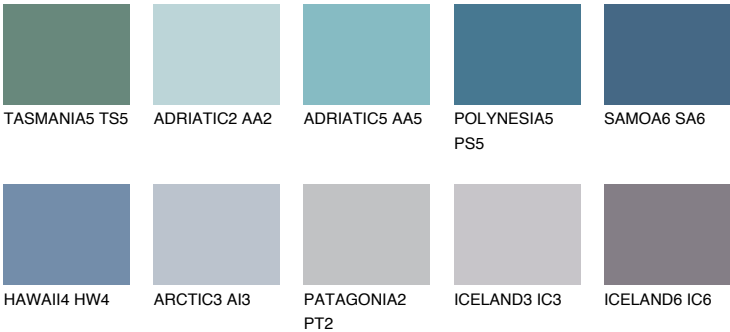

## SAMOA5 SA5

16% TSR 20%

### Matching colours

#### COLOURS

#### INTENSE

For more information on plasters and paints, go to [www.ceresit.en](http://www.ceresit.en)

\*The presented colours refer to plasters and paints offered by Ceresit. Due to the use of digital techniques, the presented colours might not represent the original ones, thus they cannot be considered as a reliable colour presentation. We recommend checking the authentic colour samples.