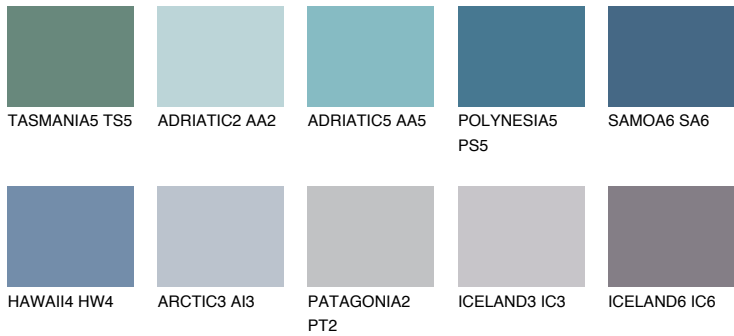

# COLOUR DETAILS

## SAMOA5 SA5

16% TSR 20%

### Matching colours

#### COLOURS