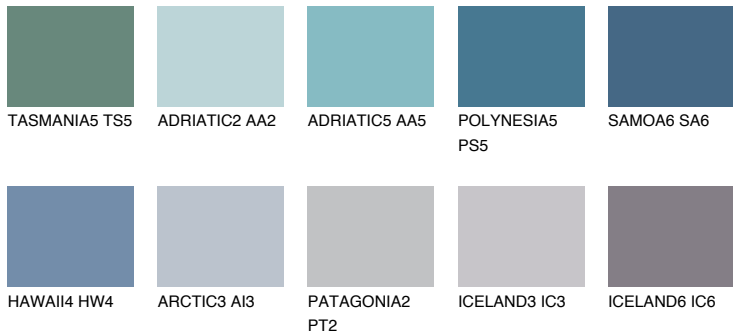

COLOUR DETAILS

SAMOA5 SA5

16% TSR 20%

Matching colours

COLOURS

INTENSE

For more information on plasters and paints, go to www.ceresit.en

*The presented colours refer to plasters and paints offered by Ceresit. Due to the use of digital techniques, the presented colours might not represent the original ones, thus they cannot be considered as a reliable colour presentation. We recommend checking the authentic colour samples.