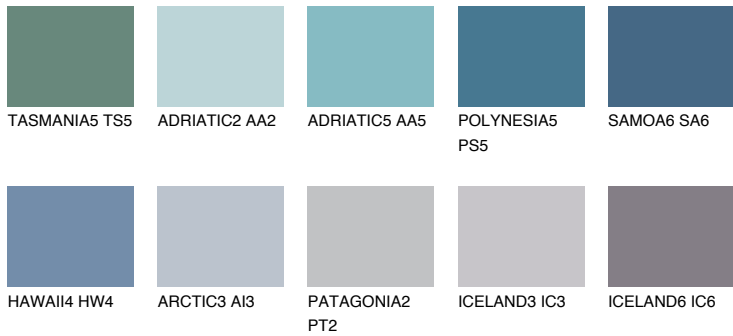

COLOUR DETAILS

SAMOA5 SA5

☀ 16% **TSR 20%**

Matching colours

COLOURS

INTENSE

For more information on plasters and paints, go to www.ceresit.en

*The presented colours refer to plasters and paints offered by Ceresit. Due to the use of digital techniques, the presented colours might not represent the original ones, thus they cannot be considered as a reliable colour presentation. We recommend checking the authentic colour samples.