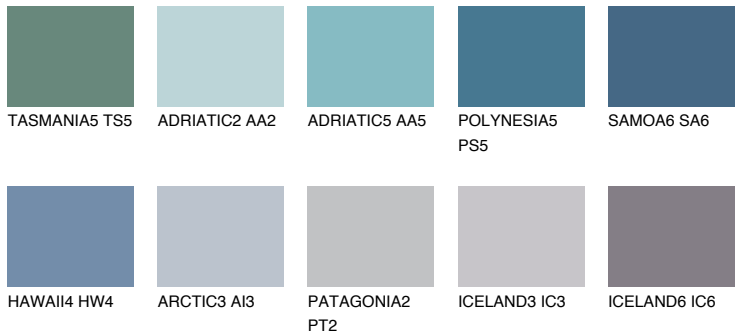

# COLOUR DETAILS

## SAMOA5 SA5

16% TSR 20%

### Matching colours

#### COLOURS