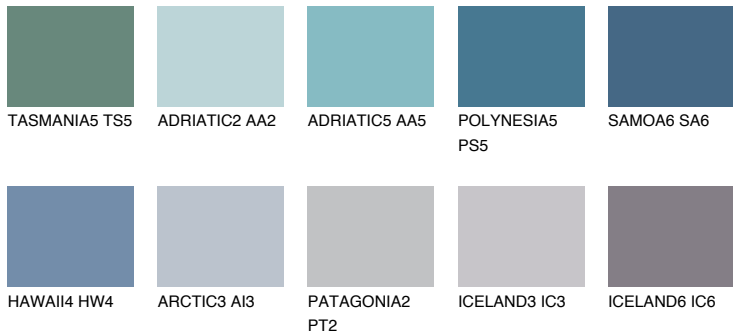

# COLOUR DETAILS

## SAMOA5 SA5

16% TSR 20%

### Matching colours

#### COLOURS