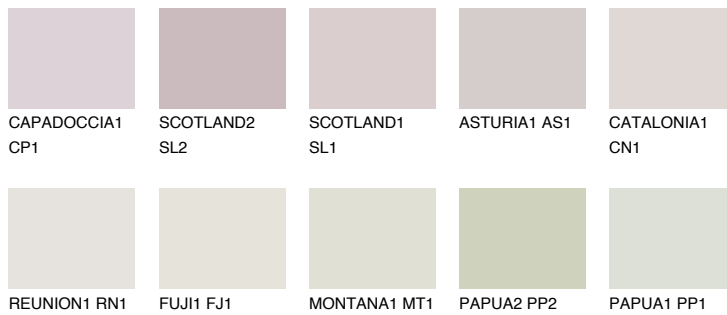

# COLOUR DETAILS

## TENERIFE1 TN1

65% TSR 67%

### Matching colours

#### COLOURS