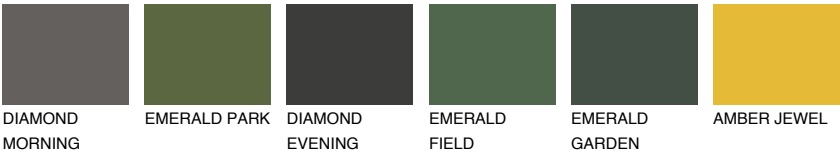

COLOUR DETAILS

TENERIFE1 TN1

65% TSR 67%

Matching colours

COLOURS

INTENSE

For more information on plasters and paints, go to www.ceresit.en

*The presented colours refer to plasters and paints offered by Ceresit. Due to the use of digital techniques, the presented colours might not represent the original ones, thus they cannot be considered as a reliable colour presentation. We recommend checking the authentic colour samples.