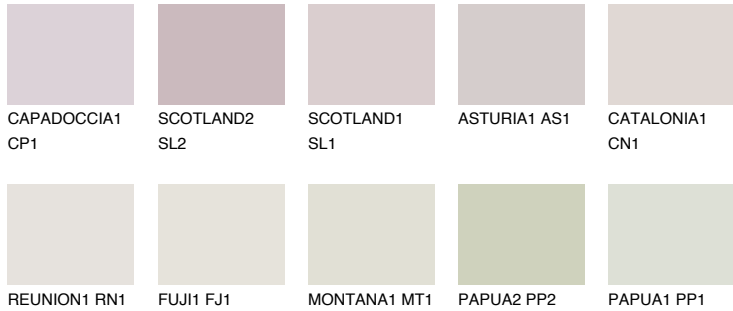

# COLOUR DETAILS

## TENERIFE1 TN1

65% TSR 67%

### Matching colours

#### COLOURS