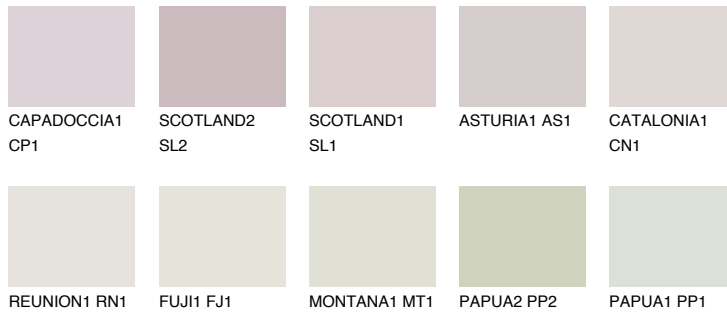

COLOUR DETAILS

TENERIFE1 TN1

65% TSR 67%

Matching colours

COLOURS

INTENSE

For more information on plasters and paints, go to www.ceresit.en

*The presented colours refer to plasters and paints offered by Ceresit. Due to the use of digital techniques, the presented colours might not represent the original ones, thus they cannot be considered as a reliable colour presentation. We recommend checking the authentic colour samples.