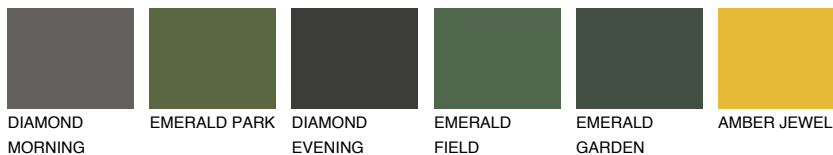

COLOUR DETAILS

TENERIFE1 TN1

65% TSR 67%

Matching colours

COLOURS

INTENSE

For more information on plasters and paints, go to www.ceresit.en

*The presented colours refer to plasters and paints offered by Ceresit. Due to the use of digital techniques, the presented colours might not represent the original ones, thus they cannot be considered as a reliable colour presentation. We recommend checking the authentic colour samples.