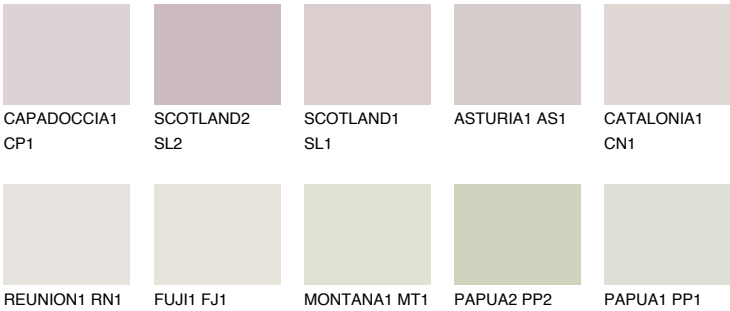

COLOUR DETAILS

TENERIFE1 TN1

65% TSR 67%

Matching colours

COLOURS

INTENSE

For more information on plasters and paints, go to www.ceresit.en

*The presented colours refer to plasters and paints offered by Ceresit. Due to the use of digital techniques, the presented colours might not represent the original ones, thus they cannot be considered as a reliable colour presentation. We recommend checking the authentic colour samples.