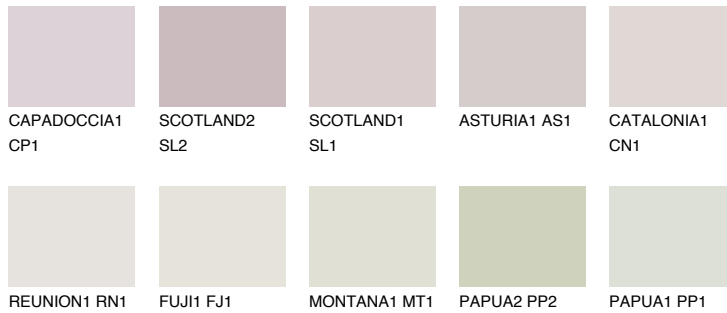

# COLOUR DETAILS

## TENERIFE1 TN1

65% TSR 67%

### Matching colours

#### COLOURS