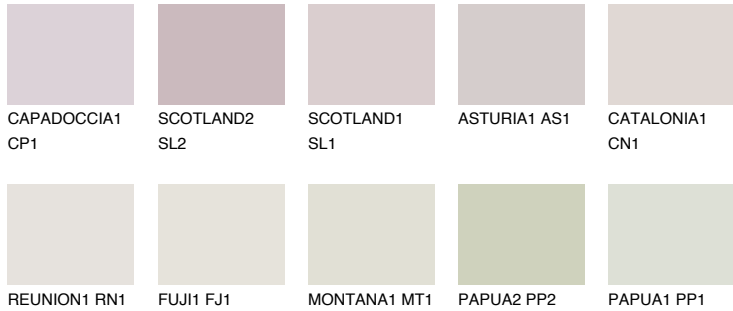

COLOUR DETAILS

TENERIFE1 TN1

65% TSR 67%

Matching colours

COLOURS

INTENSE

For more information on plasters and paints, go to www.ceresit.en

*The presented colours refer to plasters and paints offered by Ceresit. Due to the use of digital techniques, the presented colours might not represent the original ones, thus they cannot be considered as a reliable colour presentation. We recommend checking the authentic colour samples.