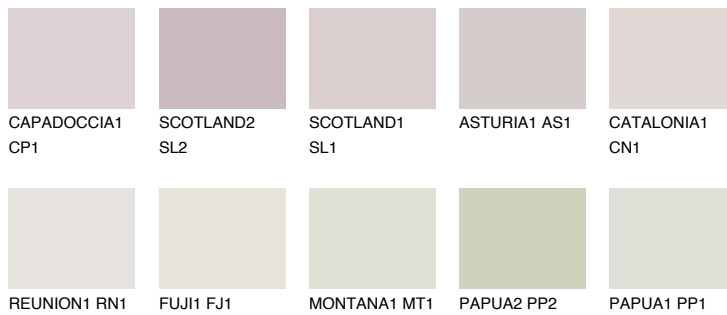

COLOUR DETAILS

TENERIFE1 TN1

65% TSR 67%

Matching colours

COLOURS

INTENSE

For more information on plasters and paints, go to www.ceresit.en

*The presented colours refer to plasters and paints offered by Ceresit. Due to the use of digital techniques, the presented colours might not represent the original ones, thus they cannot be considered as a reliable colour presentation. We recommend checking the authentic colour samples.