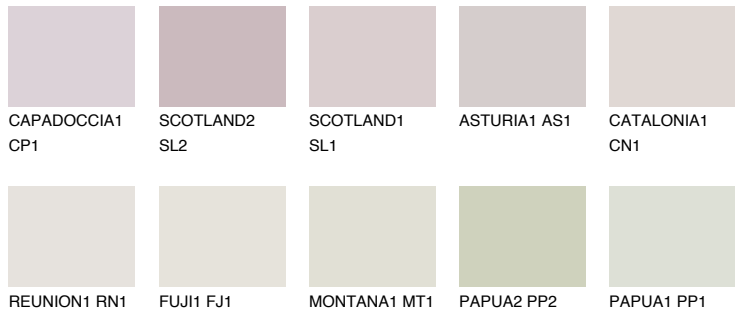

# COLOUR DETAILS

### Matching colours

#### COLOURS

#### INTENSE

For more information on plasters and paints, go to [www.ceresit.en](http://www.ceresit.en)

\*The presented colours refer to plasters and paints offered by Ceresit. Due to the use of digital techniques, the presented colours might not represent the original ones, thus they cannot be considered as a reliable colour presentation. We recommend checking the authentic colour samples.