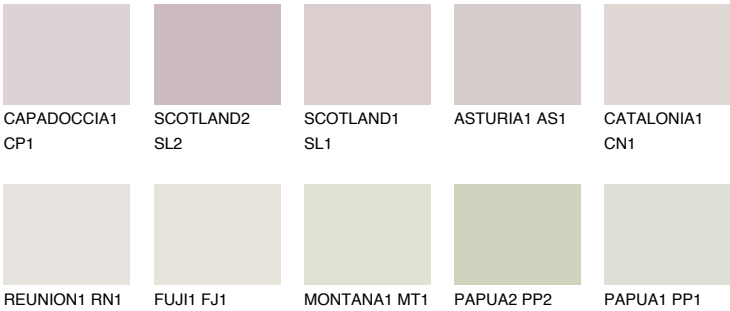

TENERIFE1 TN1

65% **TSR** 67%

Matching colours

COLOURS

INTENSE

For more information on plasters and paints, go to www.ceresit.en

*The presented colours refer to plasters and paints offered by Ceresit. Due to the use of digital techniques, the presented colours might not represent the original ones, thus they cannot be considered as a reliable colour presentation. We recommend checking the authentic colour samples.