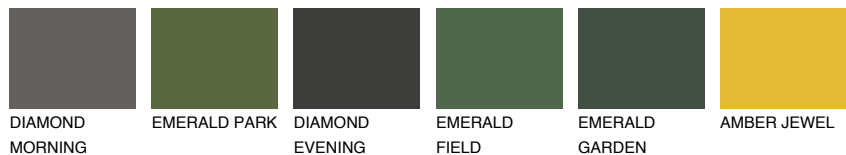

COLOUR DETAILS

TENERIFE1 TN1

65% TSR 67%

Matching colours

COLOURS

INTENSE

For more information on plasters and paints, go to www.ceresit.en

*The presented colours refer to plasters and paints offered by Ceresit. Due to the use of digital techniques, the presented colours might not represent the original ones, thus they cannot be considered as a reliable colour presentation. We recommend checking the authentic colour samples.