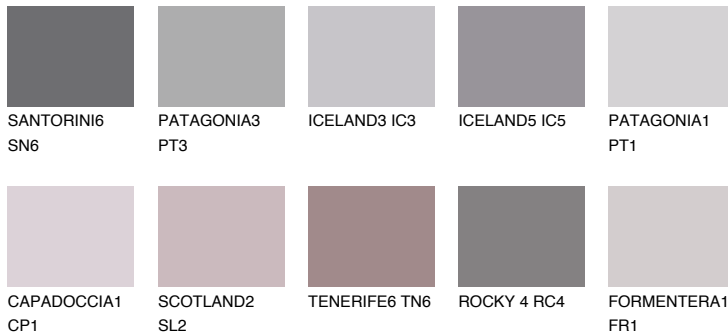

# COLOUR DETAILS

### Matching colours

#### COLOURS

#### INTENSE

For more information on plasters and paints, go to [www.ceresit.en](http://www.ceresit.en)

\*The presented colours refer to plasters and paints offered by Ceresit. Due to the use of digital techniques, the presented colours might not represent the original ones, thus they cannot be considered as a reliable colour presentation. We recommend checking the authentic colour samples.