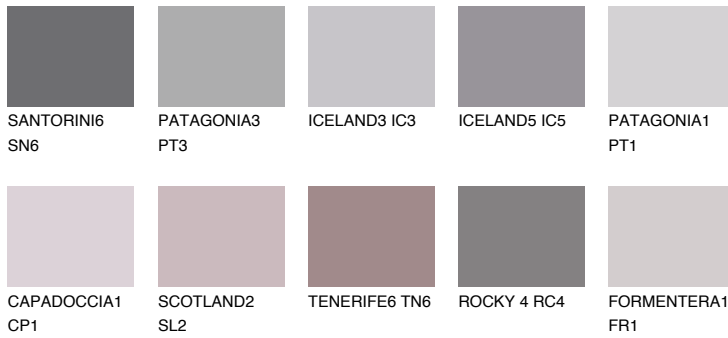

COLOUR DETAILS

PATAGONIA6 PT6

17% TSR 39%

Matching colours

COLOURS

INTENSE

For more information on plasters and paints, go to www.ceresit.en

*The presented colours refer to plasters and paints offered by Ceresit. Due to the use of digital techniques, the presented colours might not represent the original ones, thus they cannot be considered as a reliable colour presentation. We recommend checking the authentic colour samples.