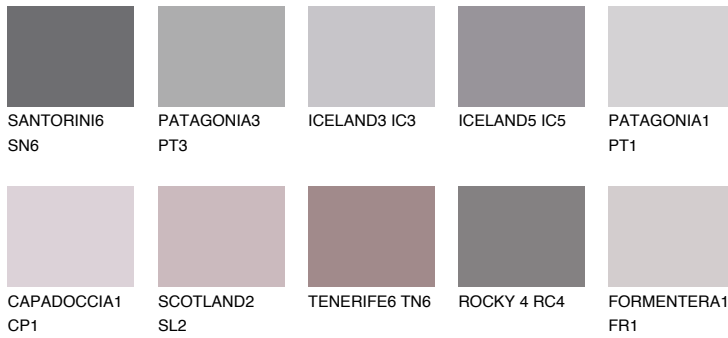

COLOUR DETAILS

PATAGONIA6 PT6

17% **TSR** 39%

Matching colours

COLOURS

INTENSE

For more information on plasters and paints, go to www.ceresit.en

*The presented colours refer to plasters and paints offered by Ceresit. Due to the use of digital techniques, the presented colours might not represent the original ones, thus they cannot be considered as a reliable colour presentation. We recommend checking the authentic colour samples.