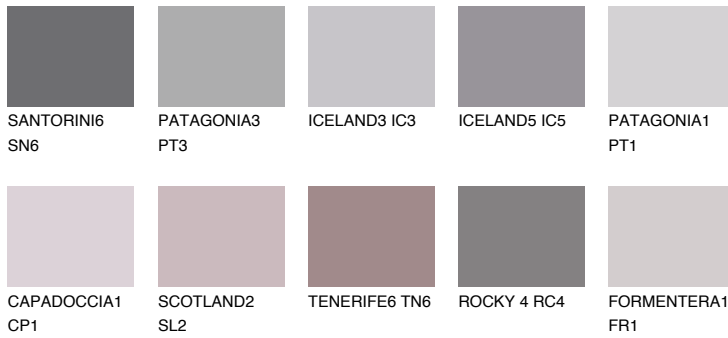

# COLOUR DETAILS

### Matching colours

#### COLOURS

#### INTENSE

For more information on plasters and paints, go to [www.ceresit.en](http://www.ceresit.en)

\*The presented colours refer to plasters and paints offered by Ceresit. Due to the use of digital techniques, the presented colours might not represent the original ones, thus they cannot be considered as a reliable colour presentation. We recommend checking the authentic colour samples.