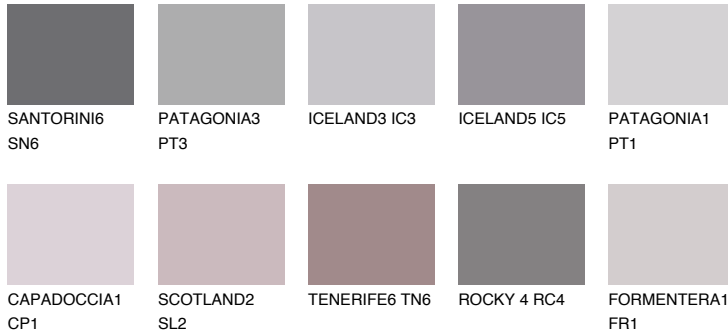

COLOUR DETAILS

PATAGONIA6 PT6

17% TSR 39%

Matching colours

COLOURS

INTENSE

For more information on plasters and paints, go to www.ceresit.en

*The presented colours refer to plasters and paints offered by Ceresit. Due to the use of digital techniques, the presented colours might not represent the original ones, thus they cannot be considered as a reliable colour presentation. We recommend checking the authentic colour samples.