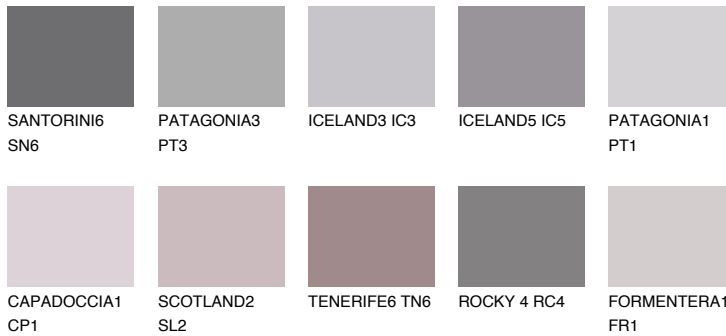

COLOUR DETAILS

PATAGONIA6 PT6

17% TSR 39%

Matching colours

COLOURS

INTENSE

For more information on plasters and paints, go to www.ceresit.en

*The presented colours refer to plasters and paints offered by Ceresit. Due to the use of digital techniques, the presented colours might not represent the original ones, thus they cannot be considered as a reliable colour presentation. We recommend checking the authentic colour samples.