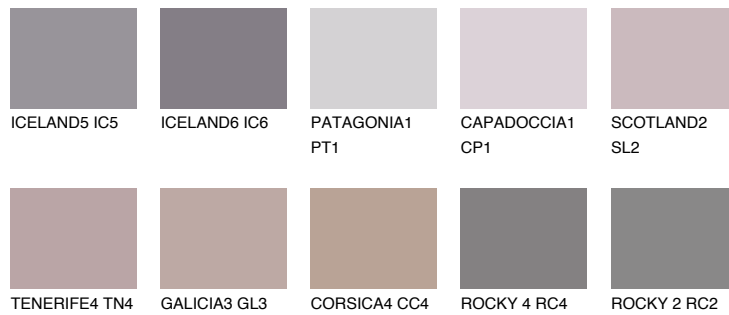

COLOUR DETAILS

PATAGONIA5 PT5

☀ 22% **TSR** 20%

Matching colours

COLOURS

INTENSE

For more information on plasters and paints, go to www.ceresit.en

*The presented colours refer to plasters and paints offered by Ceresit. Due to the use of digital techniques, the presented colours might not represent the original ones, thus they cannot be considered as a reliable colour presentation. We recommend checking the authentic colour samples.