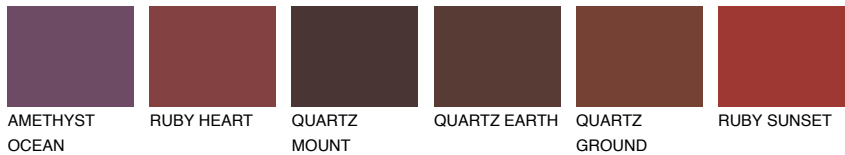

COLOUR DETAILS

PATAGONIA5 PT5

☀ 22% **TSR** 20%

Matching colours

COLOURS

INTENSE

For more information on plasters and paints, go to www.ceresit.en

*The presented colours refer to plasters and paints offered by Ceresit. Due to the use of digital techniques, the presented colours might not represent the original ones, thus they cannot be considered as a reliable colour presentation. We recommend checking the authentic colour samples.