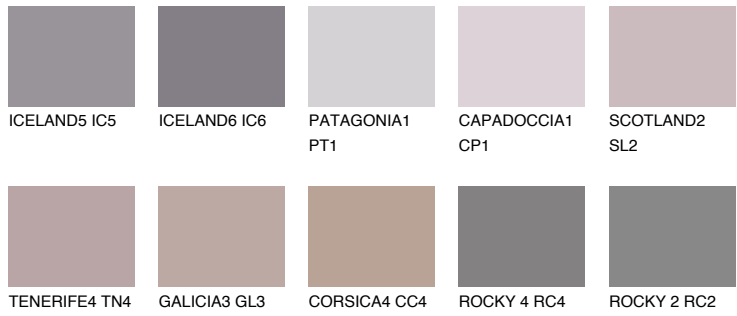

COLOUR DETAILS

PATAGONIA5 PT5

☀ 22% **TSR** 20%

Matching colours

COLOURS

INTENSE

For more information on plasters and paints, go to www.ceresit.en

*The presented colours refer to plasters and paints offered by Ceresit. Due to the use of digital techniques, the presented colours might not represent the original ones, thus they cannot be considered as a reliable colour presentation. We recommend checking the authentic colour samples.