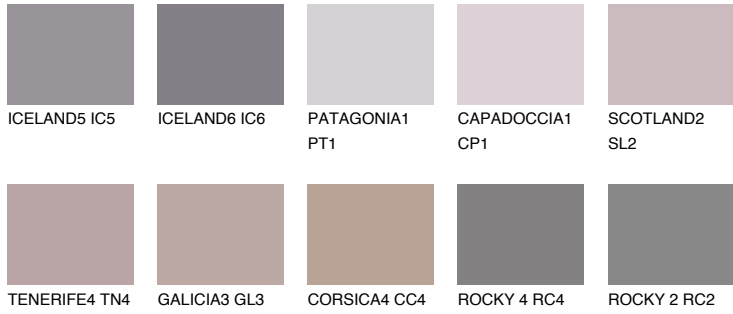

COLOUR DETAILS

PATAGONIA5 PT5

☀ 22% **TSR 20%**

Matching colours

COLOURS

INTENSE

For more information on plasters and paints, go to www.ceresit.en

*The presented colours refer to plasters and paints offered by Ceresit. Due to the use of digital techniques, the presented colours might not represent the original ones, thus they cannot be considered as a reliable colour presentation. We recommend checking the authentic colour samples.