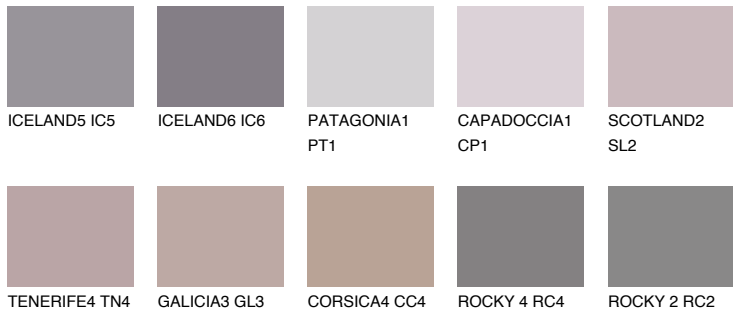

COLOUR DETAILS

PATAGONIA5 PT5

☀ 22% **TSR 20%**

Matching colours

COLOURS

INTENSE

For more information on plasters and paints, go to www.ceresit.en

*The presented colours refer to plasters and paints offered by Ceresit. Due to the use of digital techniques, the presented colours might not represent the original ones, thus they cannot be considered as a reliable colour presentation. We recommend checking the authentic colour samples.