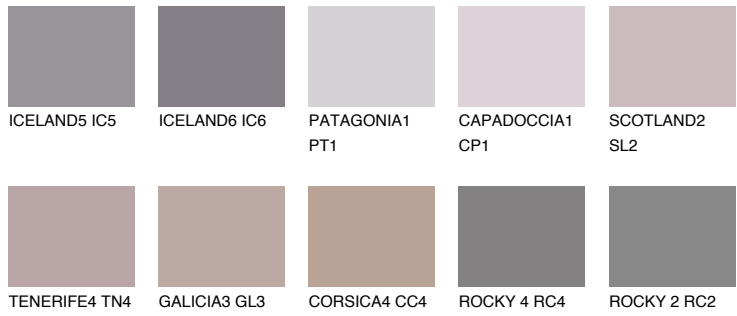

# COLOUR DETAILS

### Matching colours

#### COLOURS

#### INTENSE

For more information on plasters and paints, go to [www.ceresit.en](http://www.ceresit.en)

\*The presented colours refer to plasters and paints offered by Ceresit. Due to the use of digital techniques, the presented colours might not represent the original ones, thus they cannot be considered as a reliable colour presentation. We recommend checking the authentic colour samples.