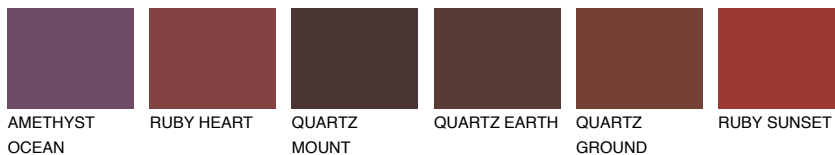

COLOUR DETAILS

PATAGONIA5 PT5

☀ 22% **TSR** 20%

Matching colours

COLOURS

INTENSE

For more information on plasters and paints, go to www.ceresit.en

*The presented colours refer to plasters and paints offered by Ceresit. Due to the use of digital techniques, the presented colours might not represent the original ones, thus they cannot be considered as a reliable colour presentation. We recommend checking the authentic colour samples.