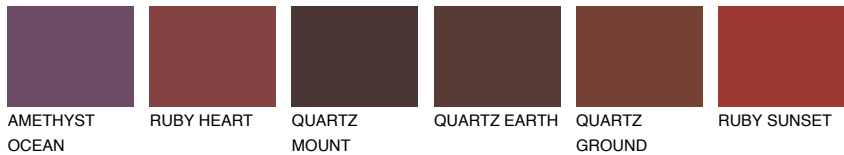

COLOUR DETAILS

PATAGONIA5 PT5

☀ 22% **TSR 20%**

Matching colours

COLOURS

INTENSE

For more information on plasters and paints, go to www.ceresit.en

*The presented colours refer to plasters and paints offered by Ceresit. Due to the use of digital techniques, the presented colours might not represent the original ones, thus they cannot be considered as a reliable colour presentation. We recommend checking the authentic colour samples.