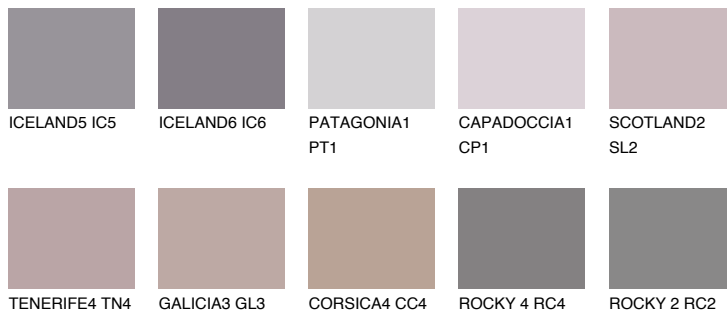

# COLOUR DETAILS

### Matching colours

#### COLOURS

#### INTENSE

For more information on plasters and paints, go to [www.ceresit.en](http://www.ceresit.en)

\*The presented colours refer to plasters and paints offered by Ceresit. Due to the use of digital techniques, the presented colours might not represent the original ones, thus they cannot be considered as a reliable colour presentation. We recommend checking the authentic colour samples.