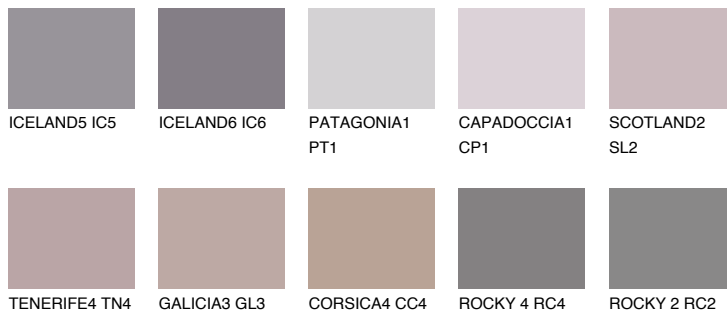

COLOUR DETAILS

PATAGONIA5 PT5

☀ 22% **TSR** 20%

Matching colours

COLOURS

INTENSE

For more information on plasters and paints, go to www.ceresit.en

*The presented colours refer to plasters and paints offered by Ceresit. Due to the use of digital techniques, the presented colours might not represent the original ones, thus they cannot be considered as a reliable colour presentation. We recommend checking the authentic colour samples.