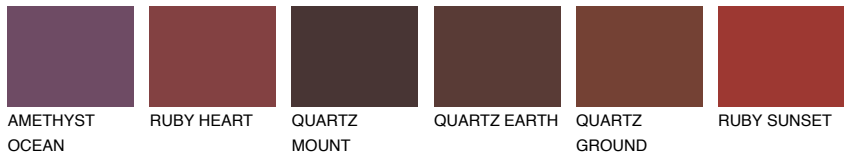

COLOUR DETAILS

PATAGONIA5 PT5

☀ 22% **TSR** 20%

Matching colours

COLOURS

INTENSE

For more information on plasters and paints, go to www.ceresit.en

*The presented colours refer to plasters and paints offered by Ceresit. Due to the use of digital techniques, the presented colours might not represent the original ones, thus they cannot be considered as a reliable colour presentation. We recommend checking the authentic colour samples.