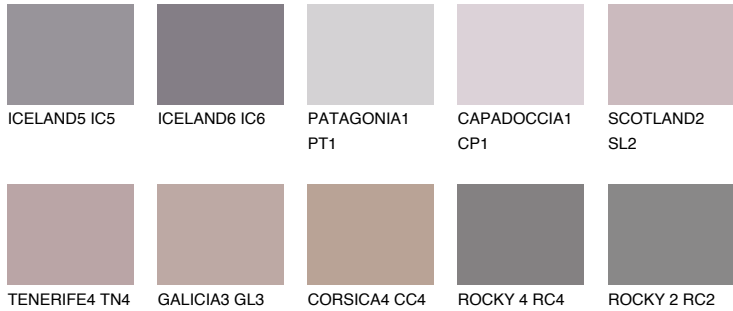

# COLOUR DETAILS

### Matching colours

#### COLOURS

#### INTENSE

For more information on plasters and paints, go to [www.ceresit.en](http://www.ceresit.en)

\*The presented colours refer to plasters and paints offered by Ceresit. Due to the use of digital techniques, the presented colours might not represent the original ones, thus they cannot be considered as a reliable colour presentation. We recommend checking the authentic colour samples.