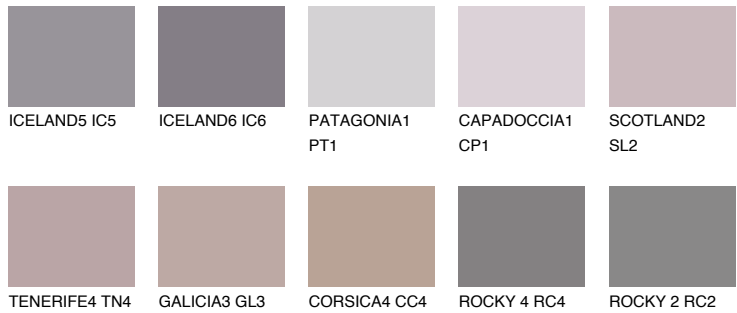

COLOUR DETAILS

PATAGONIA5 PT5

☀ 22% **TSR 20%**

Matching colours

COLOURS

INTENSE

For more information on plasters and paints, go to www.ceresit.en

*The presented colours refer to plasters and paints offered by Ceresit. Due to the use of digital techniques, the presented colours might not represent the original ones, thus they cannot be considered as a reliable colour presentation. We recommend checking the authentic colour samples.