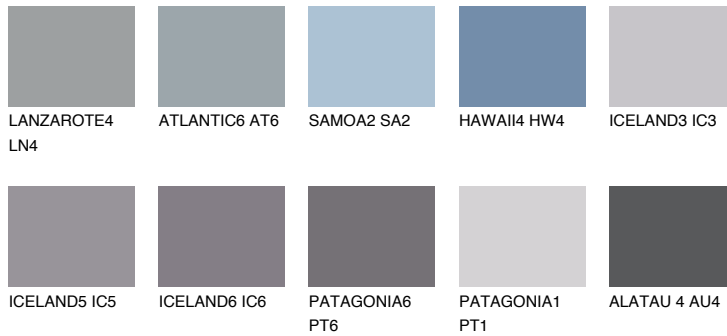

COLOUR DETAILS

PATAGONIA4 PT4

32% TSR 31%

Matching colours

COLOURS

INTENSE

For more information on plasters and paints, go to www.ceresit.en

*The presented colours refer to plasters and paints offered by Ceresit. Due to the use of digital techniques, the presented colours might not represent the original ones, thus they cannot be considered as a reliable colour presentation. We recommend checking the authentic colour samples.