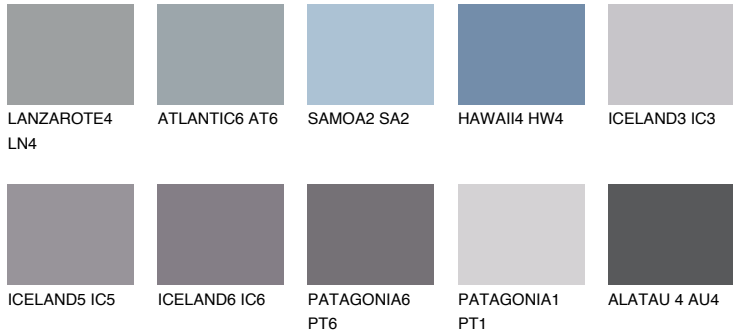

COLOUR DETAILS

PATAGONIA4 PT4

32% TSR 31%

Matching colours

COLOURS

INTENSE

For more information on plasters and paints, go to www.ceresit.en

*The presented colours refer to plasters and paints offered by Ceresit. Due to the use of digital techniques, the presented colours might not represent the original ones, thus they cannot be considered as a reliable colour presentation. We recommend checking the authentic colour samples.