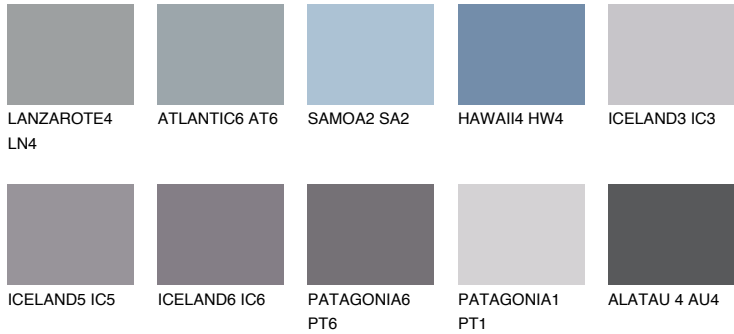

# COLOUR DETAILS

## PATAGONIA4 PT4

32% TSR 31%

### Matching colours

#### COLOURS