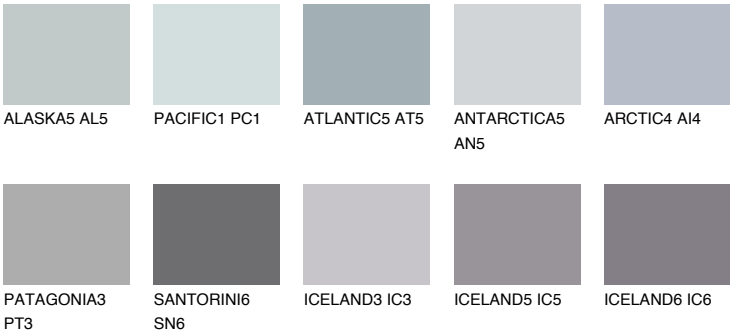

PATAGONIA2 PT2

54% TSR 55%

Matching colours

COLOURS

INTENSE

For more information on plasters and paints, go to www.ceresit.en

*The presented colours refer to plasters and paints offered by Ceresit. Due to the use of digital techniques, the presented colours might not represent the original ones, thus they cannot be considered as a reliable colour presentation. We recommend checking the authentic colour samples.