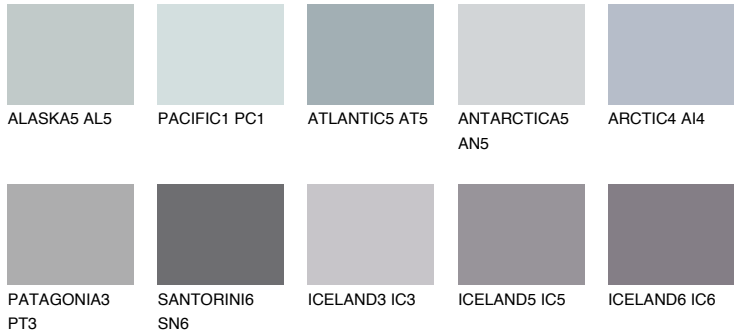

COLOUR DETAILS

PATAGONIA2 PT2

54% TSR 55%

Matching colours

COLOURS

INTENSE

For more information on plasters and paints, go to www.ceresit.en

*The presented colours refer to plasters and paints offered by Ceresit. Due to the use of digital techniques, the presented colours might not represent the original ones, thus they cannot be considered as a reliable colour presentation. We recommend checking the authentic colour samples.