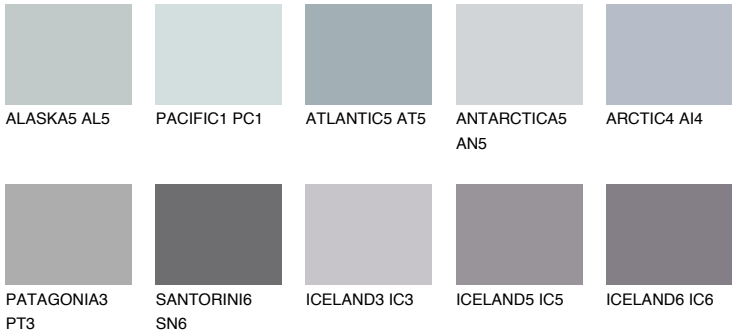

PATAGONIA2 PT2

54% TSR 55%

Matching colours

COLOURS

INTENSE

For more information on plasters and paints, go to www.ceresit.en

*The presented colours refer to plasters and paints offered by Ceresit. Due to the use of digital techniques, the presented colours might not represent the original ones, thus they cannot be considered as a reliable colour presentation. We recommend checking the authentic colour samples.