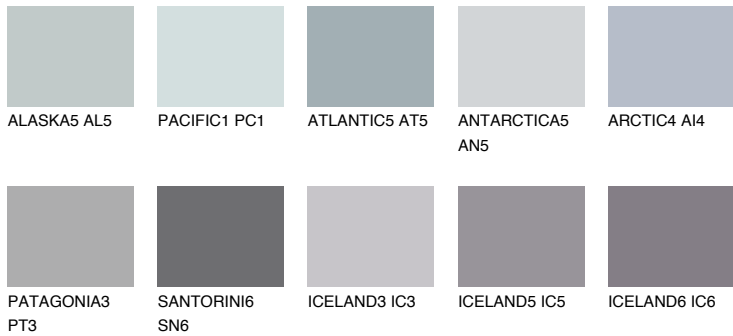

COLOUR DETAILS

PATAGONIA2 PT2

54% TSR 55%

Matching colours

COLOURS

INTENSE

For more information on plasters and paints, go to www.ceresit.en

*The presented colours refer to plasters and paints offered by Ceresit. Due to the use of digital techniques, the presented colours might not represent the original ones, thus they cannot be considered as a reliable colour presentation. We recommend checking the authentic colour samples.